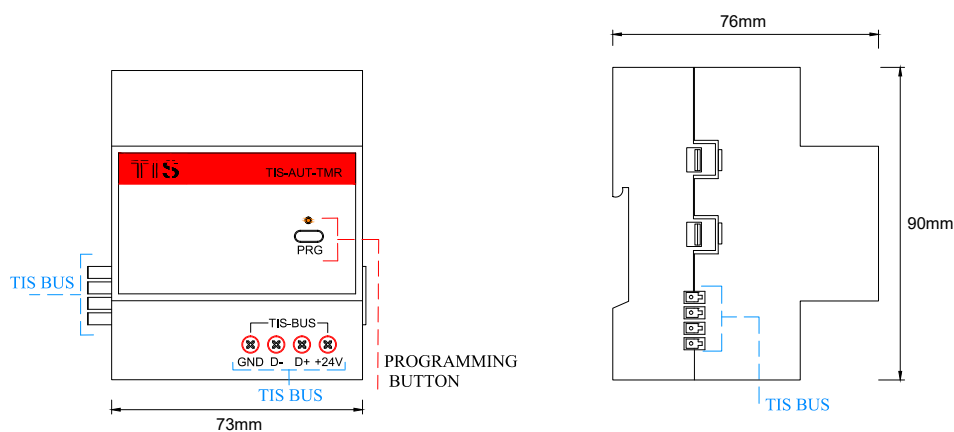

# AUTOMATION TIMER MODULE

Model: TIS-AUT-TMR

PRODUCT SPECIFICATIONS		
<b>Logic</b>	Conditions links	AND, OR, NAND, NOR
	Programming sections	12
	Table in each sections	20
	Pins of table	4
	Conditions type	If "Year, date, week, time, channel, curtain, universal switch, security, flag switch"
<b>Reaction time</b>		approx. 30ms
<b>Function programmable options</b>	Commands	10 commands per table
	Advanced Timer	Longitude / Latitude / Date setting for Sunset/ Sunrise calculation
<b>Mounting</b>	Din Rail	Standard 35 mm Din rail
	Wall mount	Screw holder on the back of the module
<b>Connection terminal</b>	Load and Power	Screw terminal 0,25...4mm <sup>2</sup>
	Data / bus	Male female connectors link + screw terminal
<b>Weight</b>	Without packaging	0.22 KG
<b>Dimensions</b>	Width × length × height	90mm × 73mm × 76mm
	Materials	Fire-proof ABS
<b>Housing</b>	Casing color	Black Gray
	IP rating	IP 20
	Operation	-30...60°C
<b>Temperature range</b>	Storage	-20...60°C
	Transport	-30...75°C
	<b>Air humidity</b>	