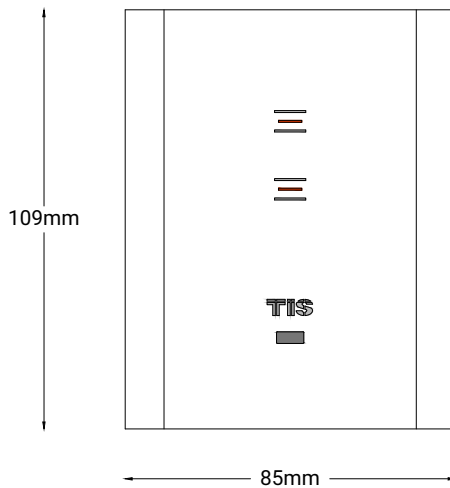

# TIS VENERA TOUCH PANEL

Venera 4 Gang Panel

Model: VEN-3S-3R-HC

VEN-2S-2R-HC

Copyright © 2020 TIS, All Rights Reserved

TIS Logo is a Registered Trademark of Texas Intelligent System LLC in the United States of America. This company takes TIS Control Ltd. in other countries. All of the Specifications are subject to change without notice.