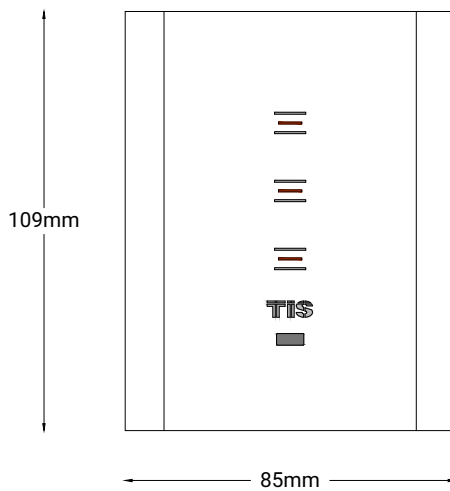

# TIS VENERA TOUCH PANEL

Venera 4 Gang Panel

Model: VEN-3S-3R-HC

VEN-2S-2R-HC

Copyright © 2020 TIS, All Rights Reserved

TIS Logo is a Registered Trademark of Texas Intelligent System LLC in the United States of America. This company takes TIS Control Ltd. in other countries. All of the Specifications are subject to change without notice.