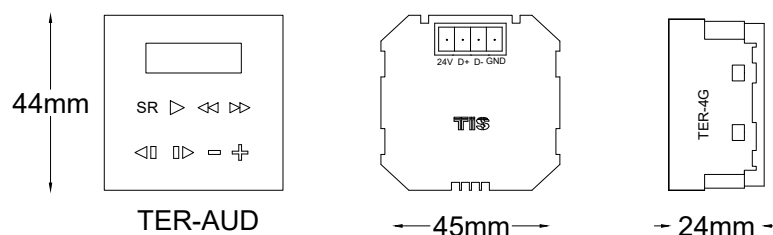

## PRODUCT SPECIFICATIONS

	<b>OLED</b>	Size	0.9"
	<b>Touch</b>	Active area Touch Type	1.5" Capacitive
	<b>TIS Bus</b>	Number of devices on 1 line Bus voltage Current consumption	Max. 64 12-32 V DC <20 mA / 24 V DC
	<b>Protection</b>		Reverse Polarity Protection ESD Protection
	<b>Reaction time</b>		approx. 20ms
	<b>Mounting</b>	Wall mount	Attached to Terre base
	<b>Connection terminal</b>	Data	Direct TIS bus connection
	<b>Operating and display elements</b>	touch buttons Backlight TIS bus Upgrading	6 touch buttons for AC control ... Backlight indicators TIS Protocol messages and commands By Rs485 upgrading kit.
	<b>Weight</b>	Without packaging	60 g
	<b>Dimensions</b>	Width × length × height	45mm × 45mm × 25mm
	<b>Housing</b>	Materials Internal Parts color IP rating	PC anti fire / Glass in front Black & gray IP 50
	<b>Temperature range</b>	Operation Storage Transport	-10...60°C -20...50°C -25...75°C
	<b>Air humidity</b>		<80% non-condensing