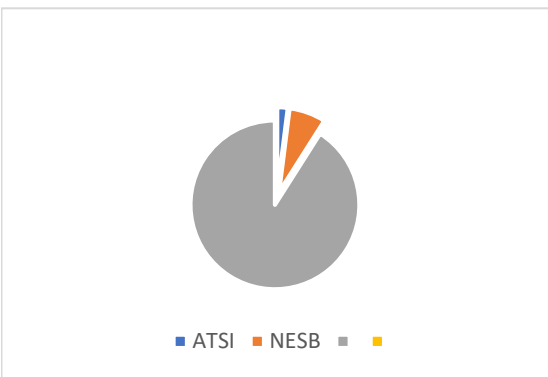

Orange LGA
Orange Local Population Age

Orange Councillors Age

Orange Local Population Gender

Orange Councillors Gender

Orange Local Population Ethnicity

Orange Councillors Ethnicity