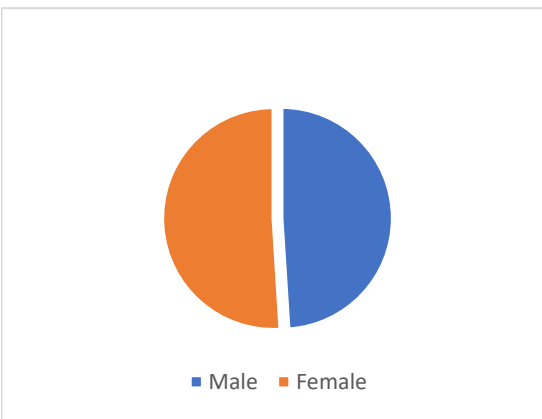

Orange LGA
Orange Local Population Age

Orange Councillors Age

Orange Local Population Gender

Orange Councillors Gender

Orange Local Population Ethnicity

Orange Councillors Ethnicity