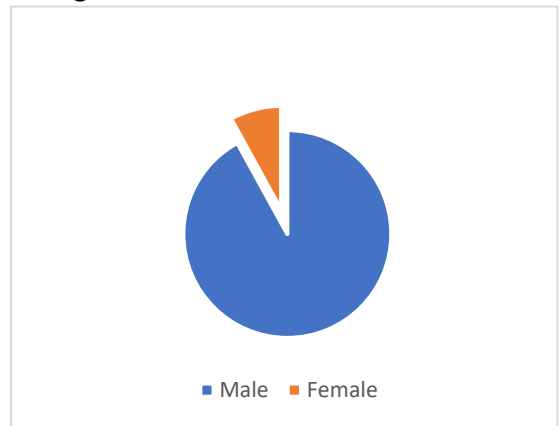

Orange LGA
Orange Local Population Age

Orange Councillors Age

Orange Local Population Gender

Orange Councillors Gender

Orange Local Population Ethnicity

Orange Councillors Ethnicity