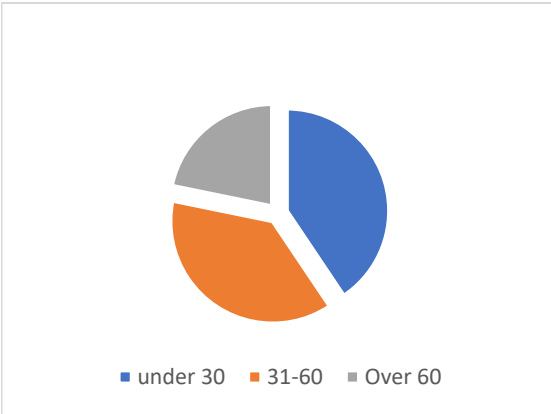

Orange LGA
Orange Local Population Age

Orange Councillors Age

Orange Local Population Gender

Orange Councillors Gender

Orange Local Population Ethnicity

Orange Councillors Ethnicity