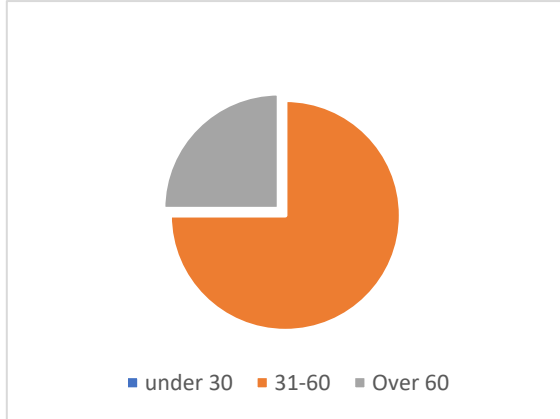

Orange LGA
Orange Local Population Age

Orange Councillors Age

Orange Local Population Gender

Orange Councillors Gender

Orange Local Population Ethnicity

Orange Councillors Ethnicity