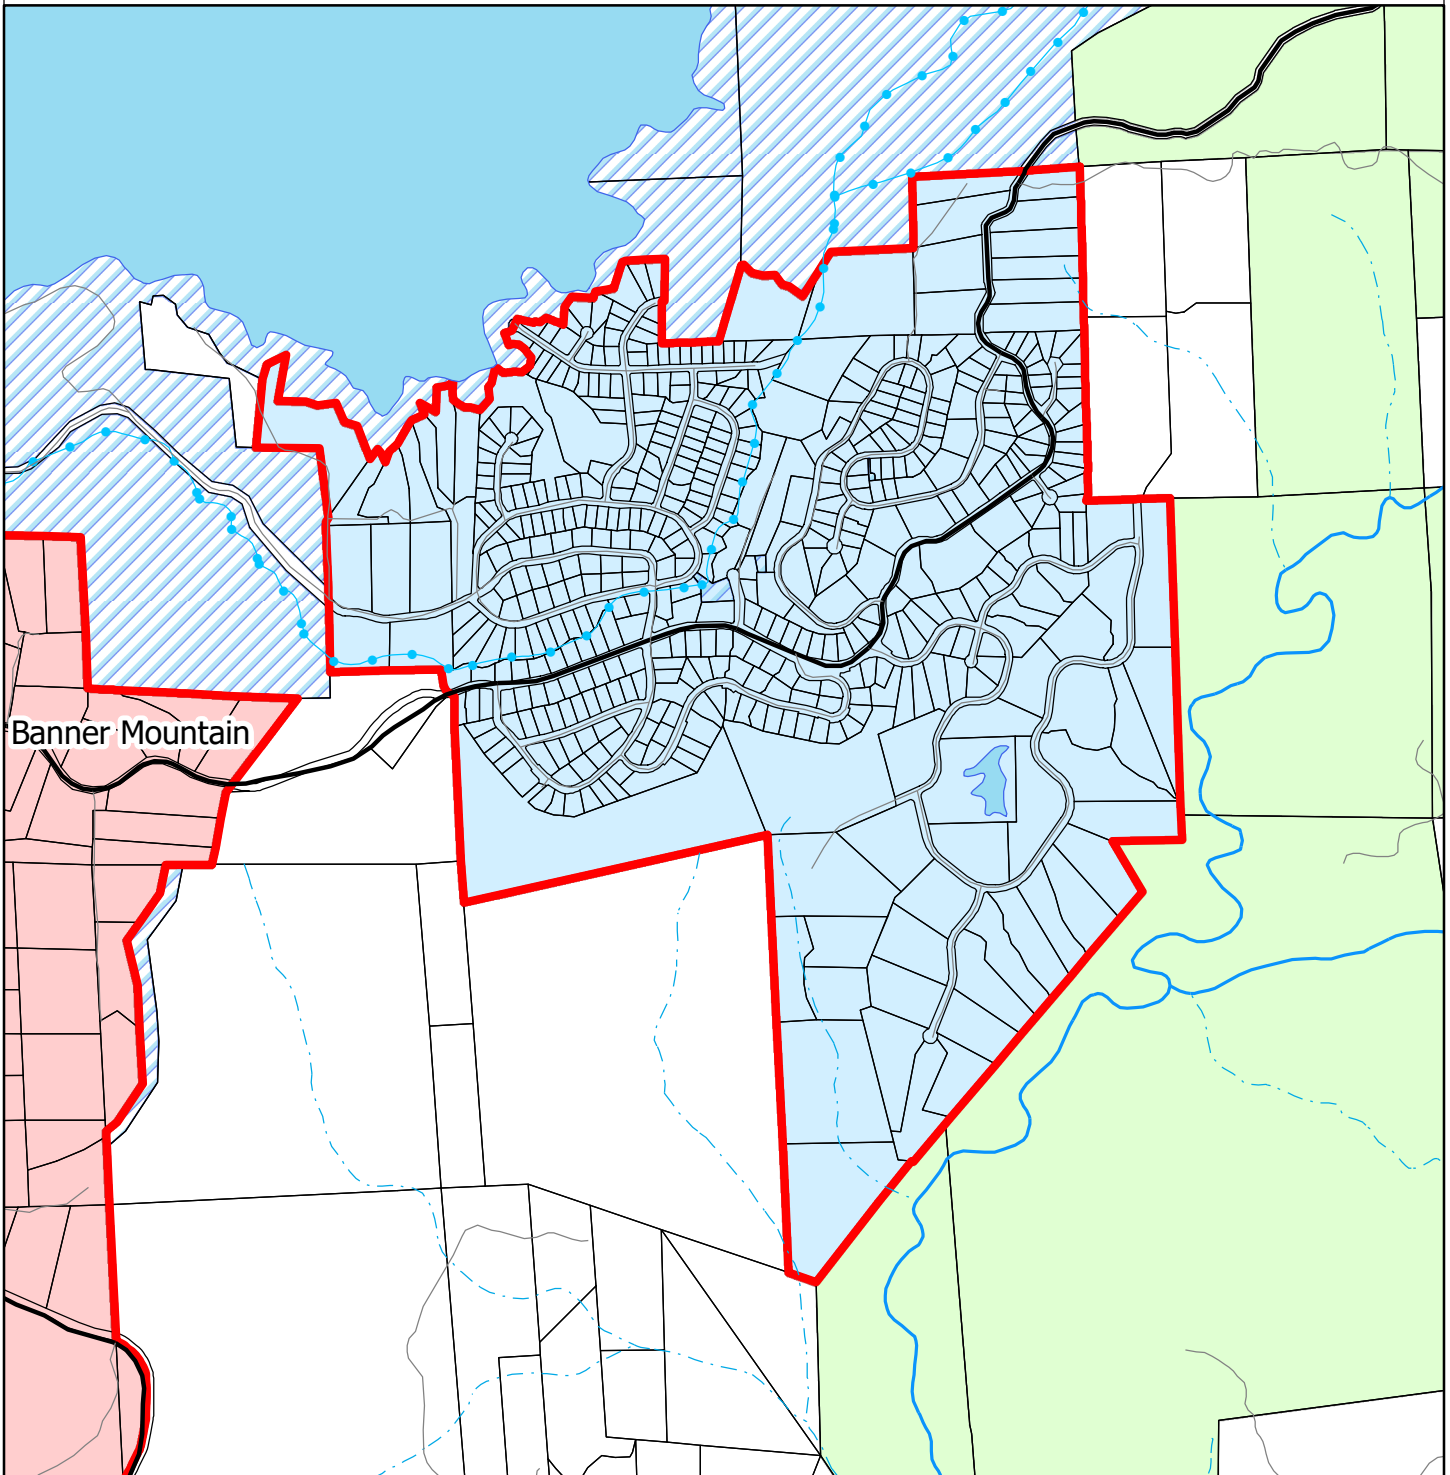

# Cascade Shores Firewise Community

Cascade Shores Firewise Community	Lakes & Ponds	<b>Lands</b>
Other Firewise Communities	Stream - Perennial	National Forest
Parcels	Stream - Intermittent	BLM
	Cannal	State of Calif.
	Major Roads	NID
	Local Roads	

**Fire Safe Council of Nevada County**

Scale: 1:18,000

0 0.25 0.5  
Miles

10/05/2017