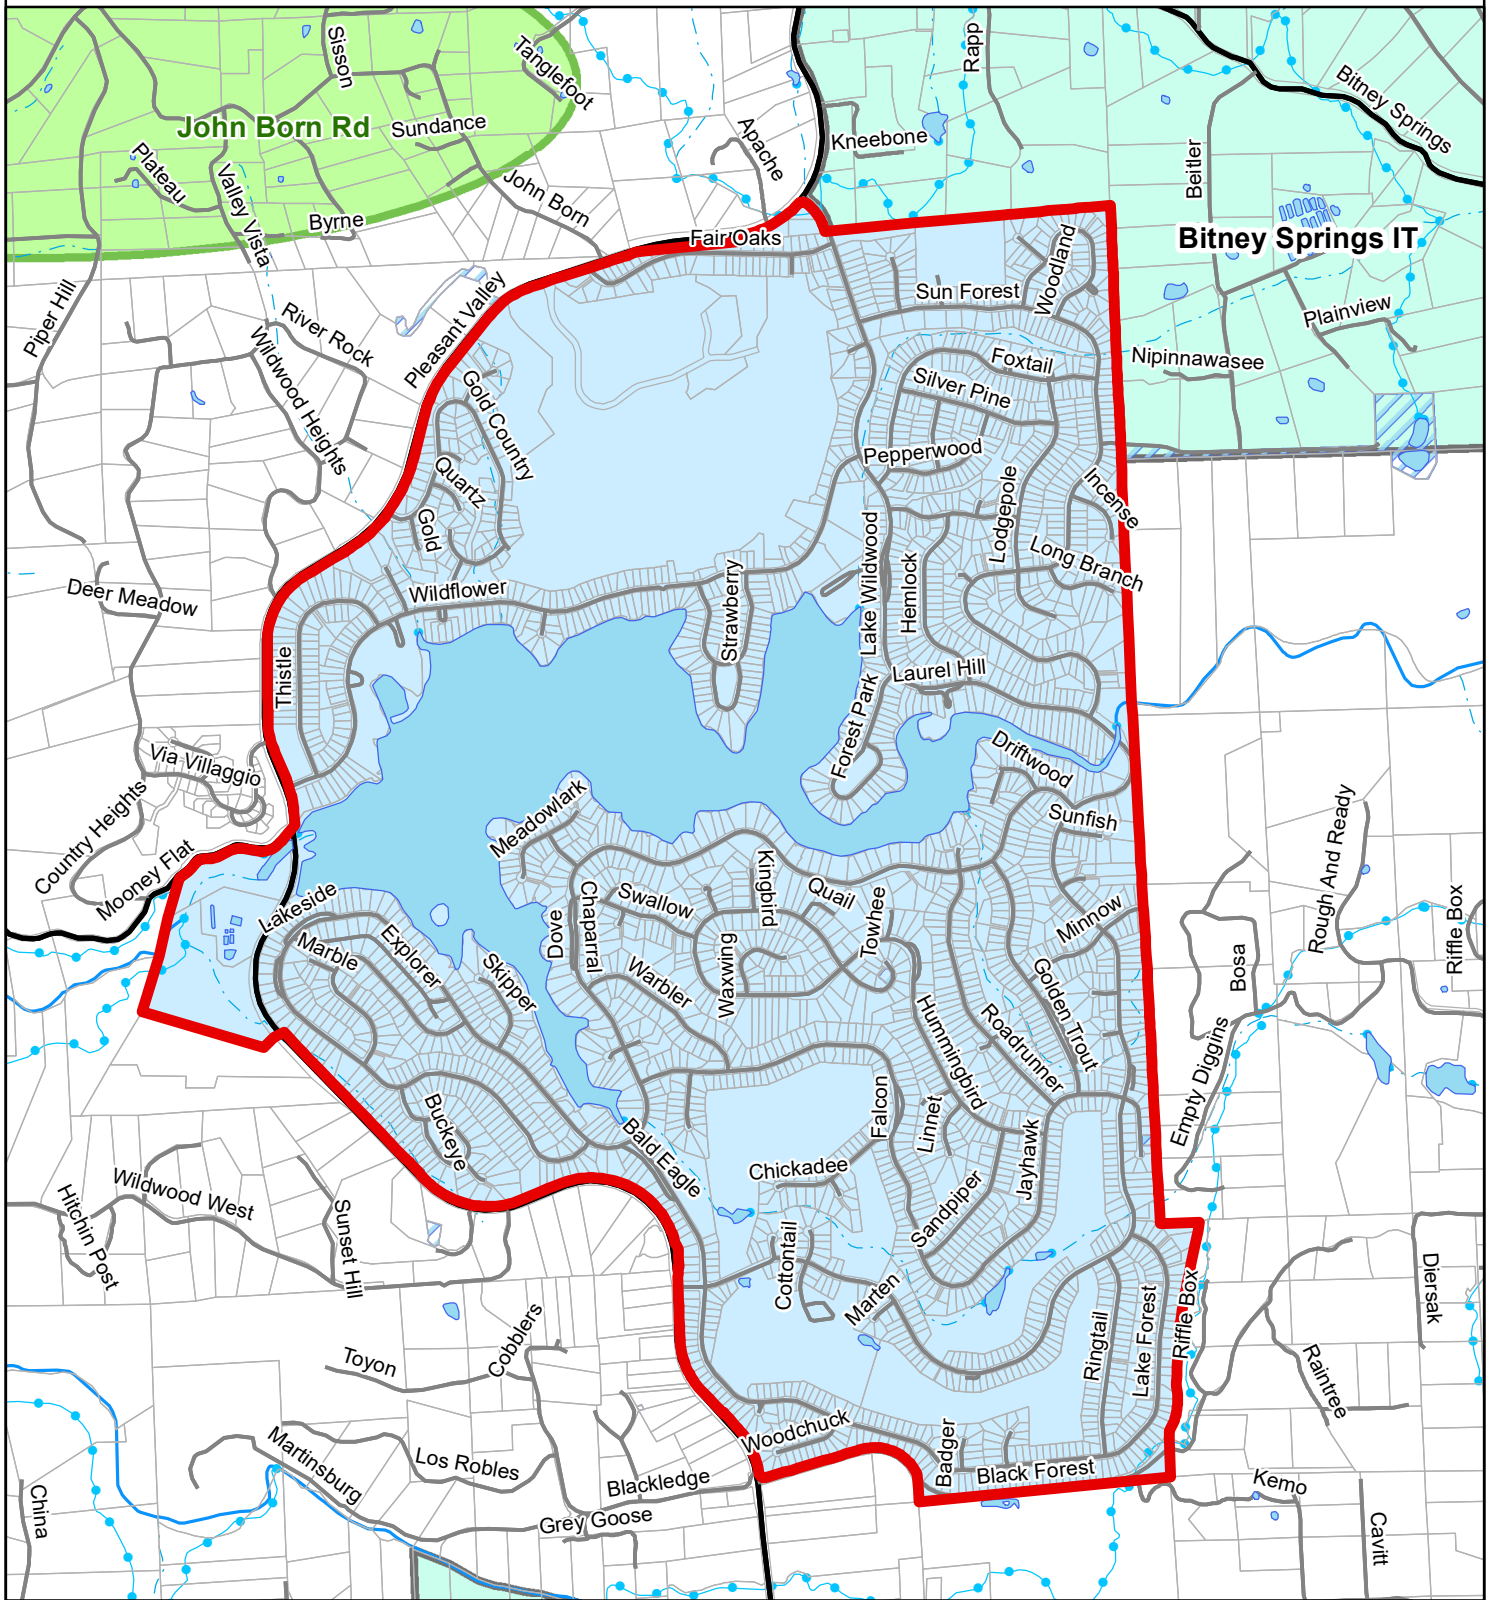

# Lake Wildwood Firewise Community

Firewise Community	Lakes & Ponds	Highways	<b>Lands</b>	 <b>Fire Safe Council of Nevada County</b> Scale: 1:24,000  0 0.25 0.5 0.75 Miles
Other Firewise Communities	Stream - Perennial	Major Roads	National Forest	
Other 'In Training' Firewise Communities	Stream - Intermittent	Local Roads	BLM	
Parcels	Cannal/Ditch		State of Calif.	
			NID	 8/09/2019 - AD