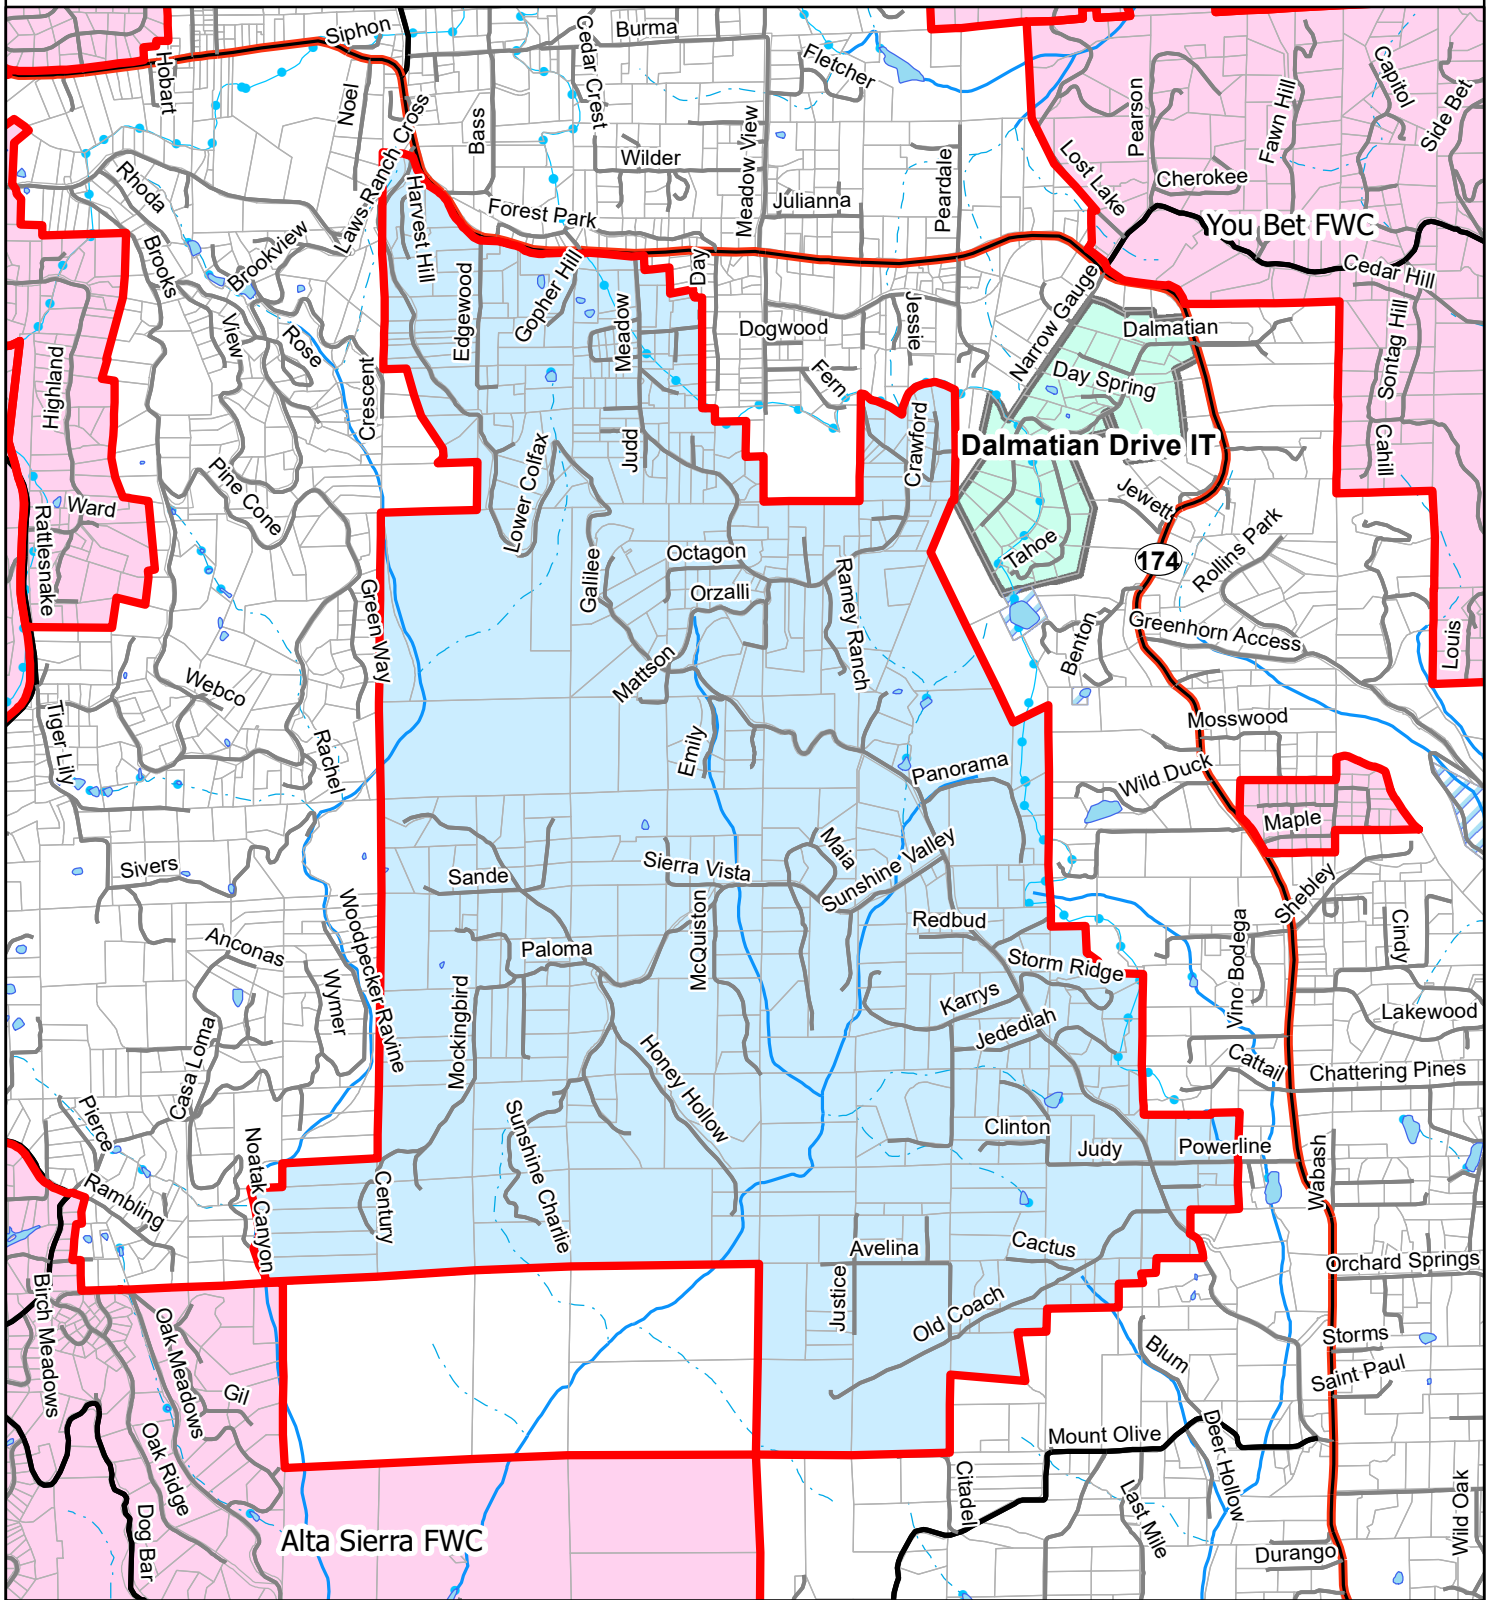

# Lower Colfax Firewise Community

Firewise Community	Lakes & Ponds	Highways	National Forest
Other Firewise Communities	Stream - Perennial	Major Roads	BLM
Other 'In Training' Firewise Communities	Stream - Intermittent	Local Roads	State of Calif.
Parcels	Canal/Ditch		NID

**Fire Safe Council of Nevada County**

Scale: 1:32,000

0 0.25 0.5 0.75 Miles

8/09/2019 - AD