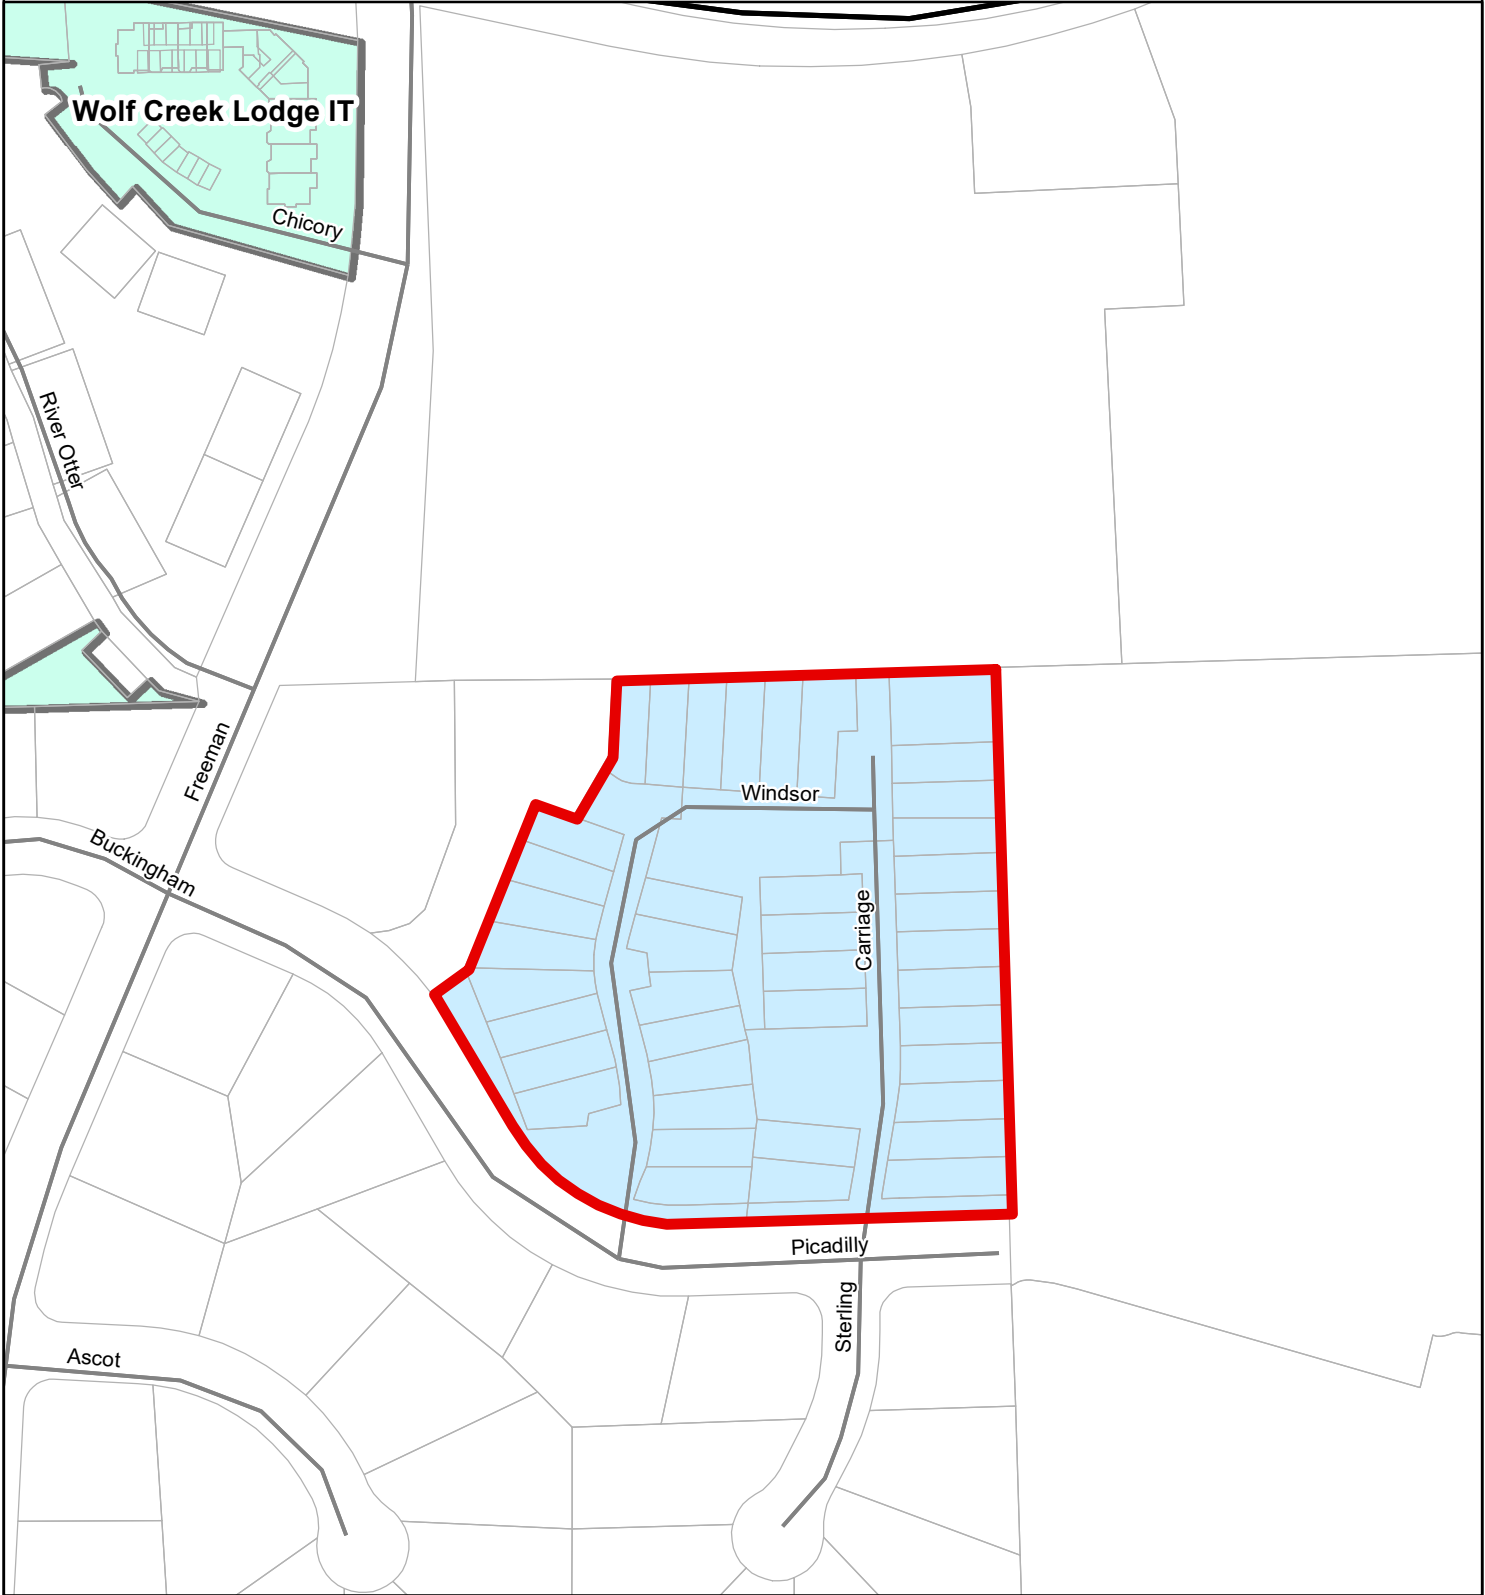

The Gazebos Firewise Community

- | | | | |
|--|-----------------------|-------------|-----------------|
| Firewise Community | Lakes & Ponds | Highways | Lands |
| Other Firewise Communities | Stream - Perennial | Major Roads | National Forest |
| Other 'In Training' Firewise Communities | Stream - Intermittent | Local Roads | BLM |
| Parcels | Cannal/Ditch | | State of Calif. |
| | | | NID |

Fire Safe Council of Nevada County

Scale: 1:2,000