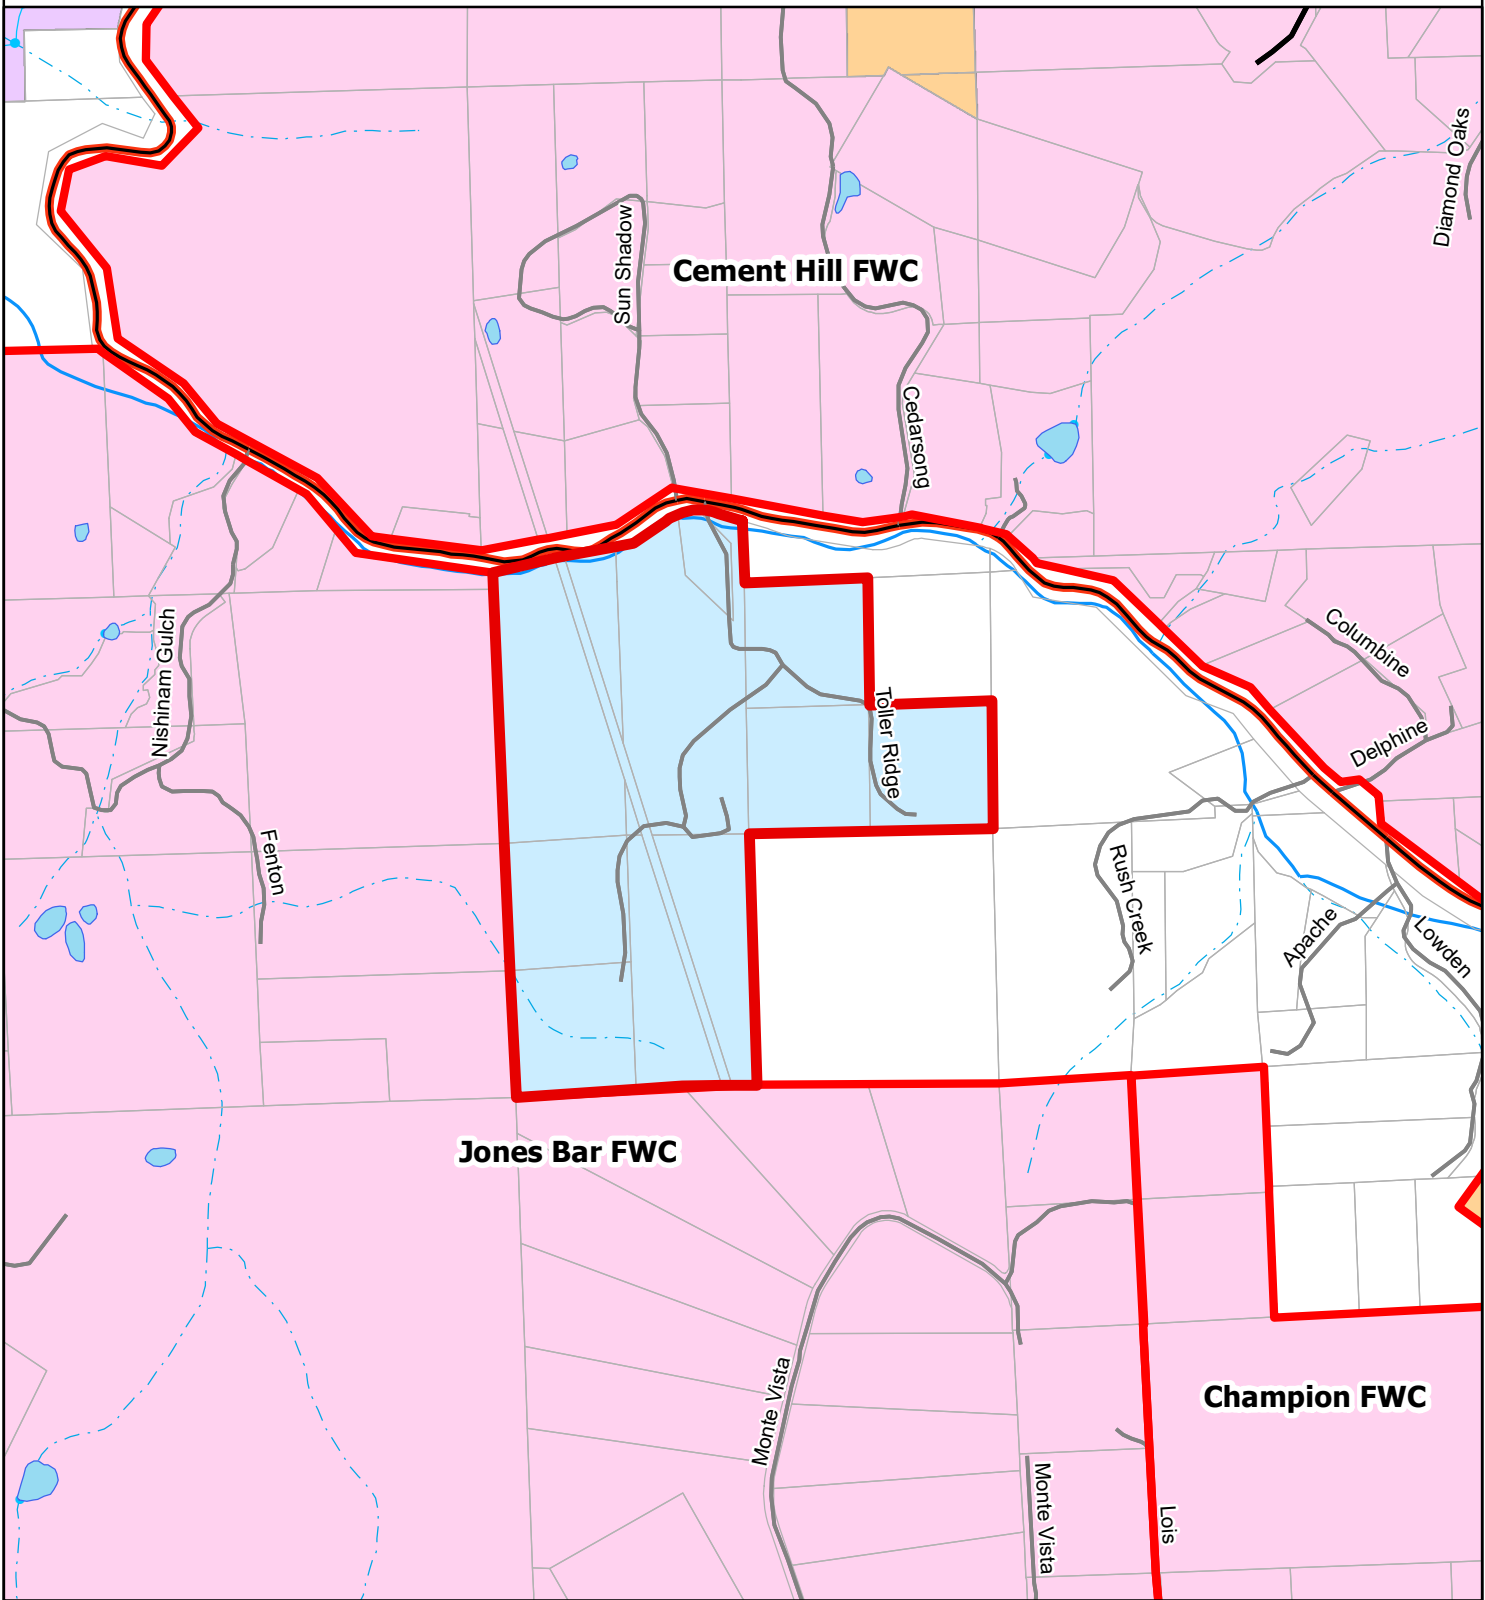

# Toller Ridge Court Firewise Community

- Firewise Community
- Other Firewise Communities
- Other 'In Training' Firewise Communities
- Parcels

- Lakes & Ponds
- Stream - Perennial
- Stream - Intermittent
- Cannal/Ditch

- Highways
- Major Roads
- Local Roads

- Lands**
- National Forest
  - BLM
  - State of Calif.
  - NID

**Fire Safe Council of Nevada County**

Scale: 1:12,000