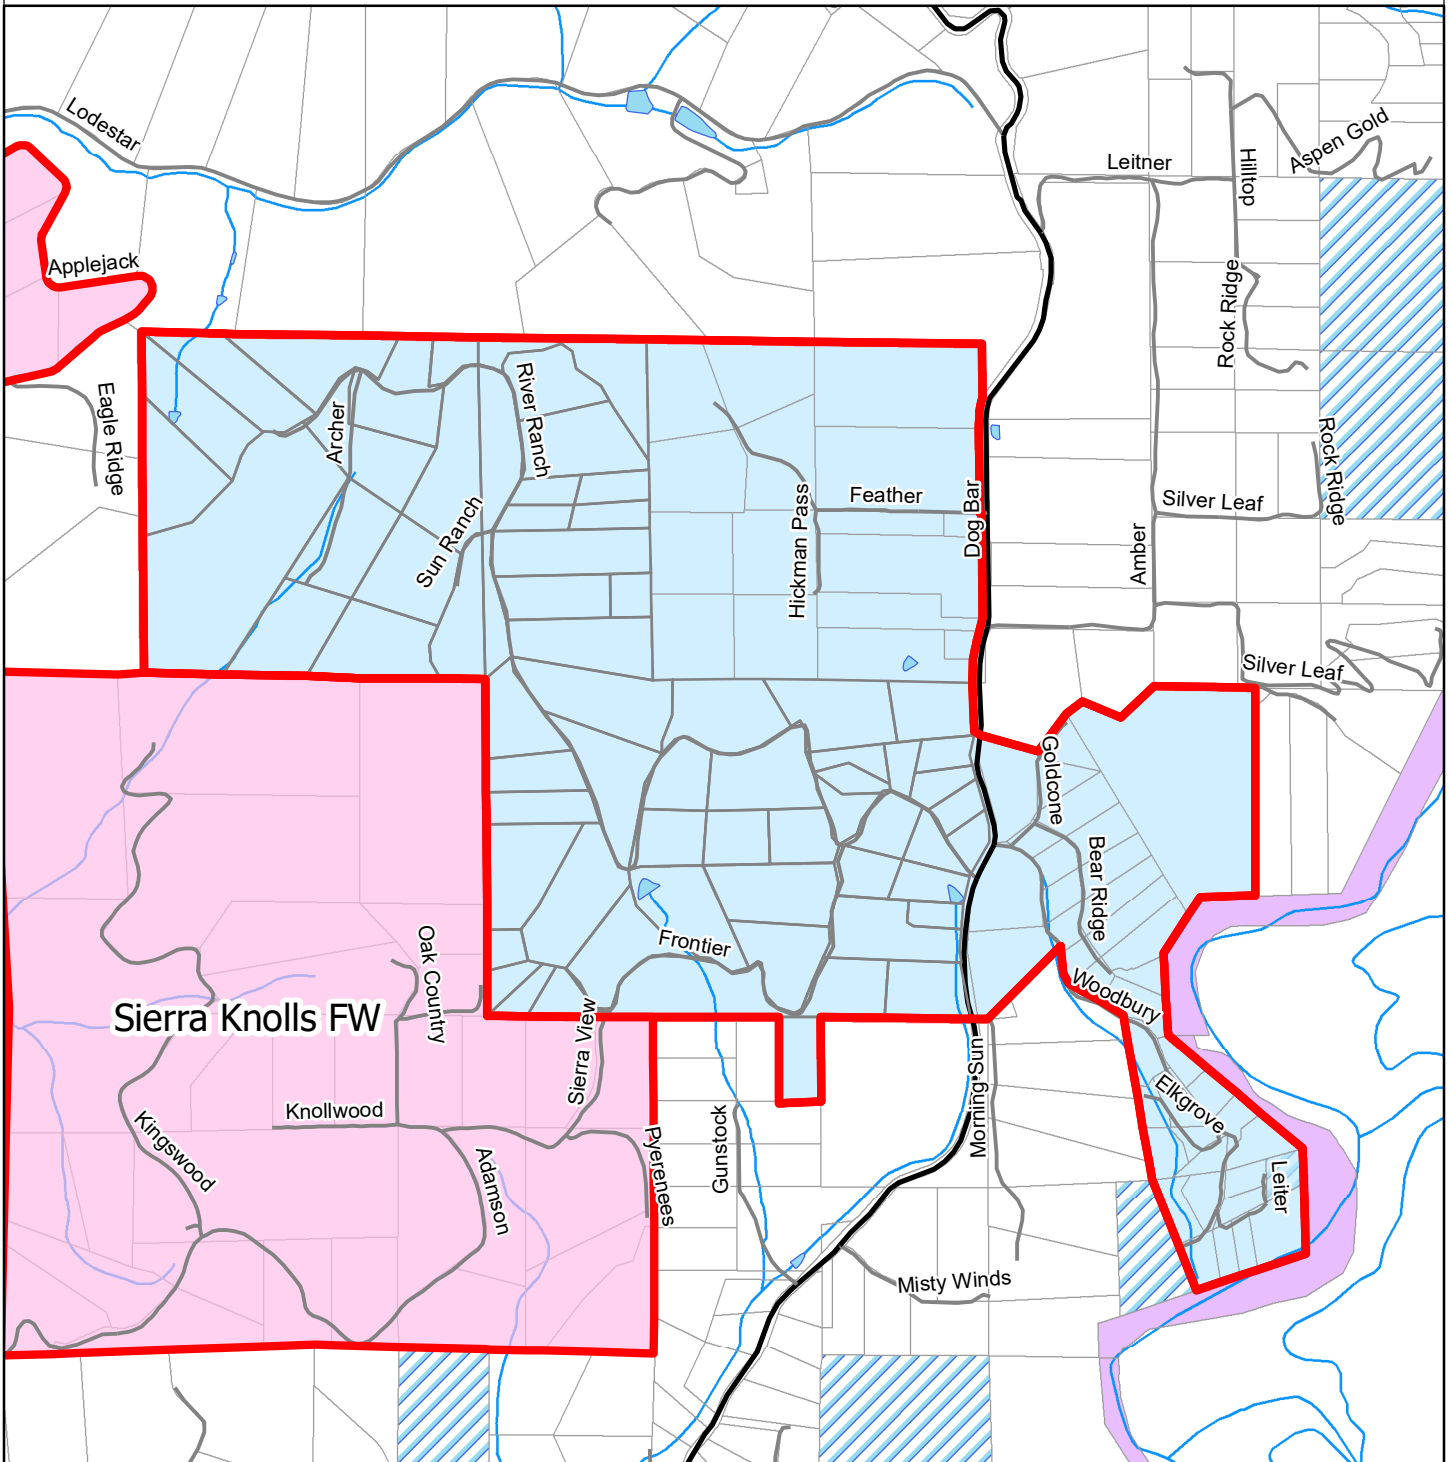

Bear River Ranch Firewise Community Boundary

-  Firewise Community Boundary
-  Other Firewise Communities
-  Other In Training Communities
-  Parcels

-  Streams
-  Lakes & Ponds
-  Highways
-  Major Roads
-  Local Roads

- Lands**
-  State of Calif.
 -  NID

N

**Fire Safe Council
of Nevada County**

Scale: 1:18,000

Miles

0 0.25 0.5