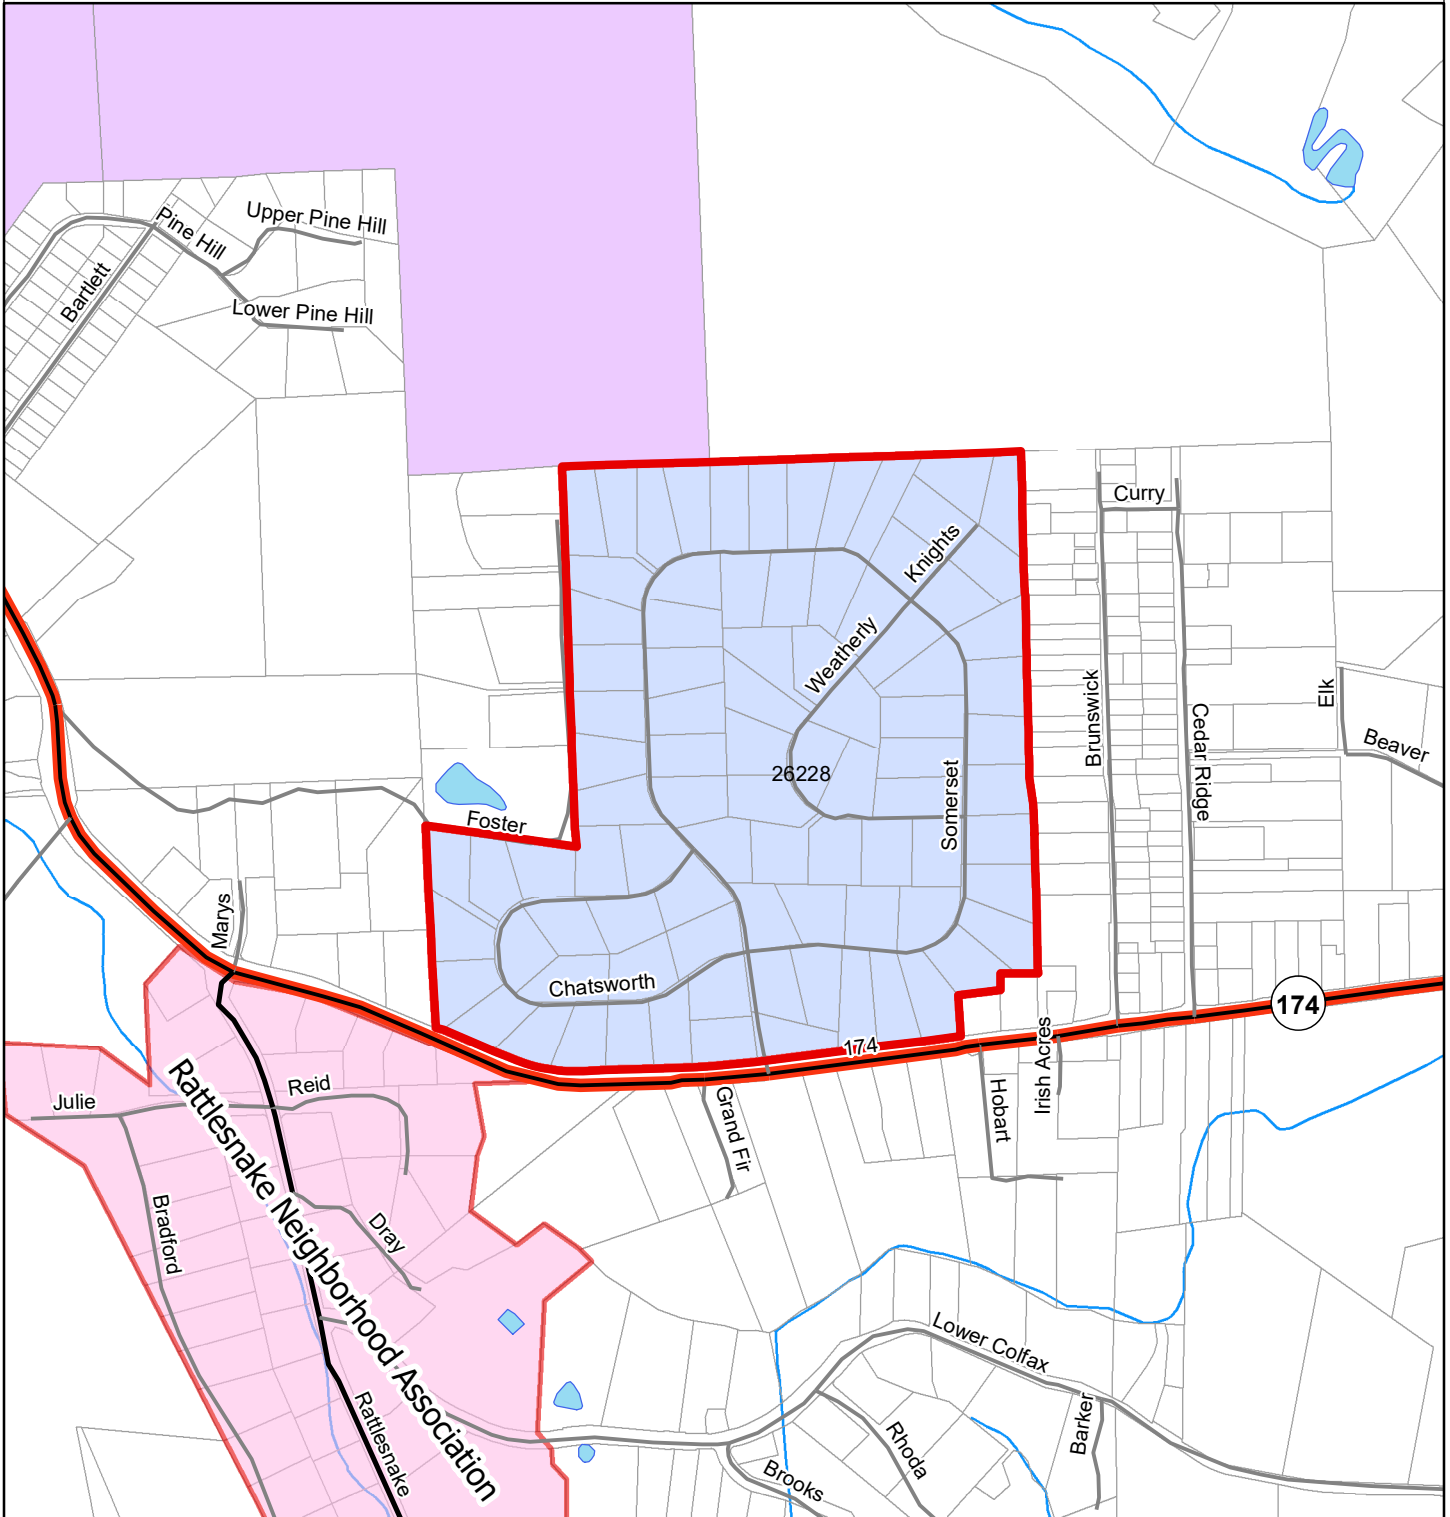

The Cedars Community Boundary

-  Cedars Firewise Community Boundary
-  Other Firewise Communities
-  Parcels

-  Streams
-  Lakes & Ponds
-  Highways
-  Major Roads
-  Local Roads

- Lands**
-  State of Calif.
 -  NID

**Fire Safe Council
of Nevada County**

Scale: 1:10,000