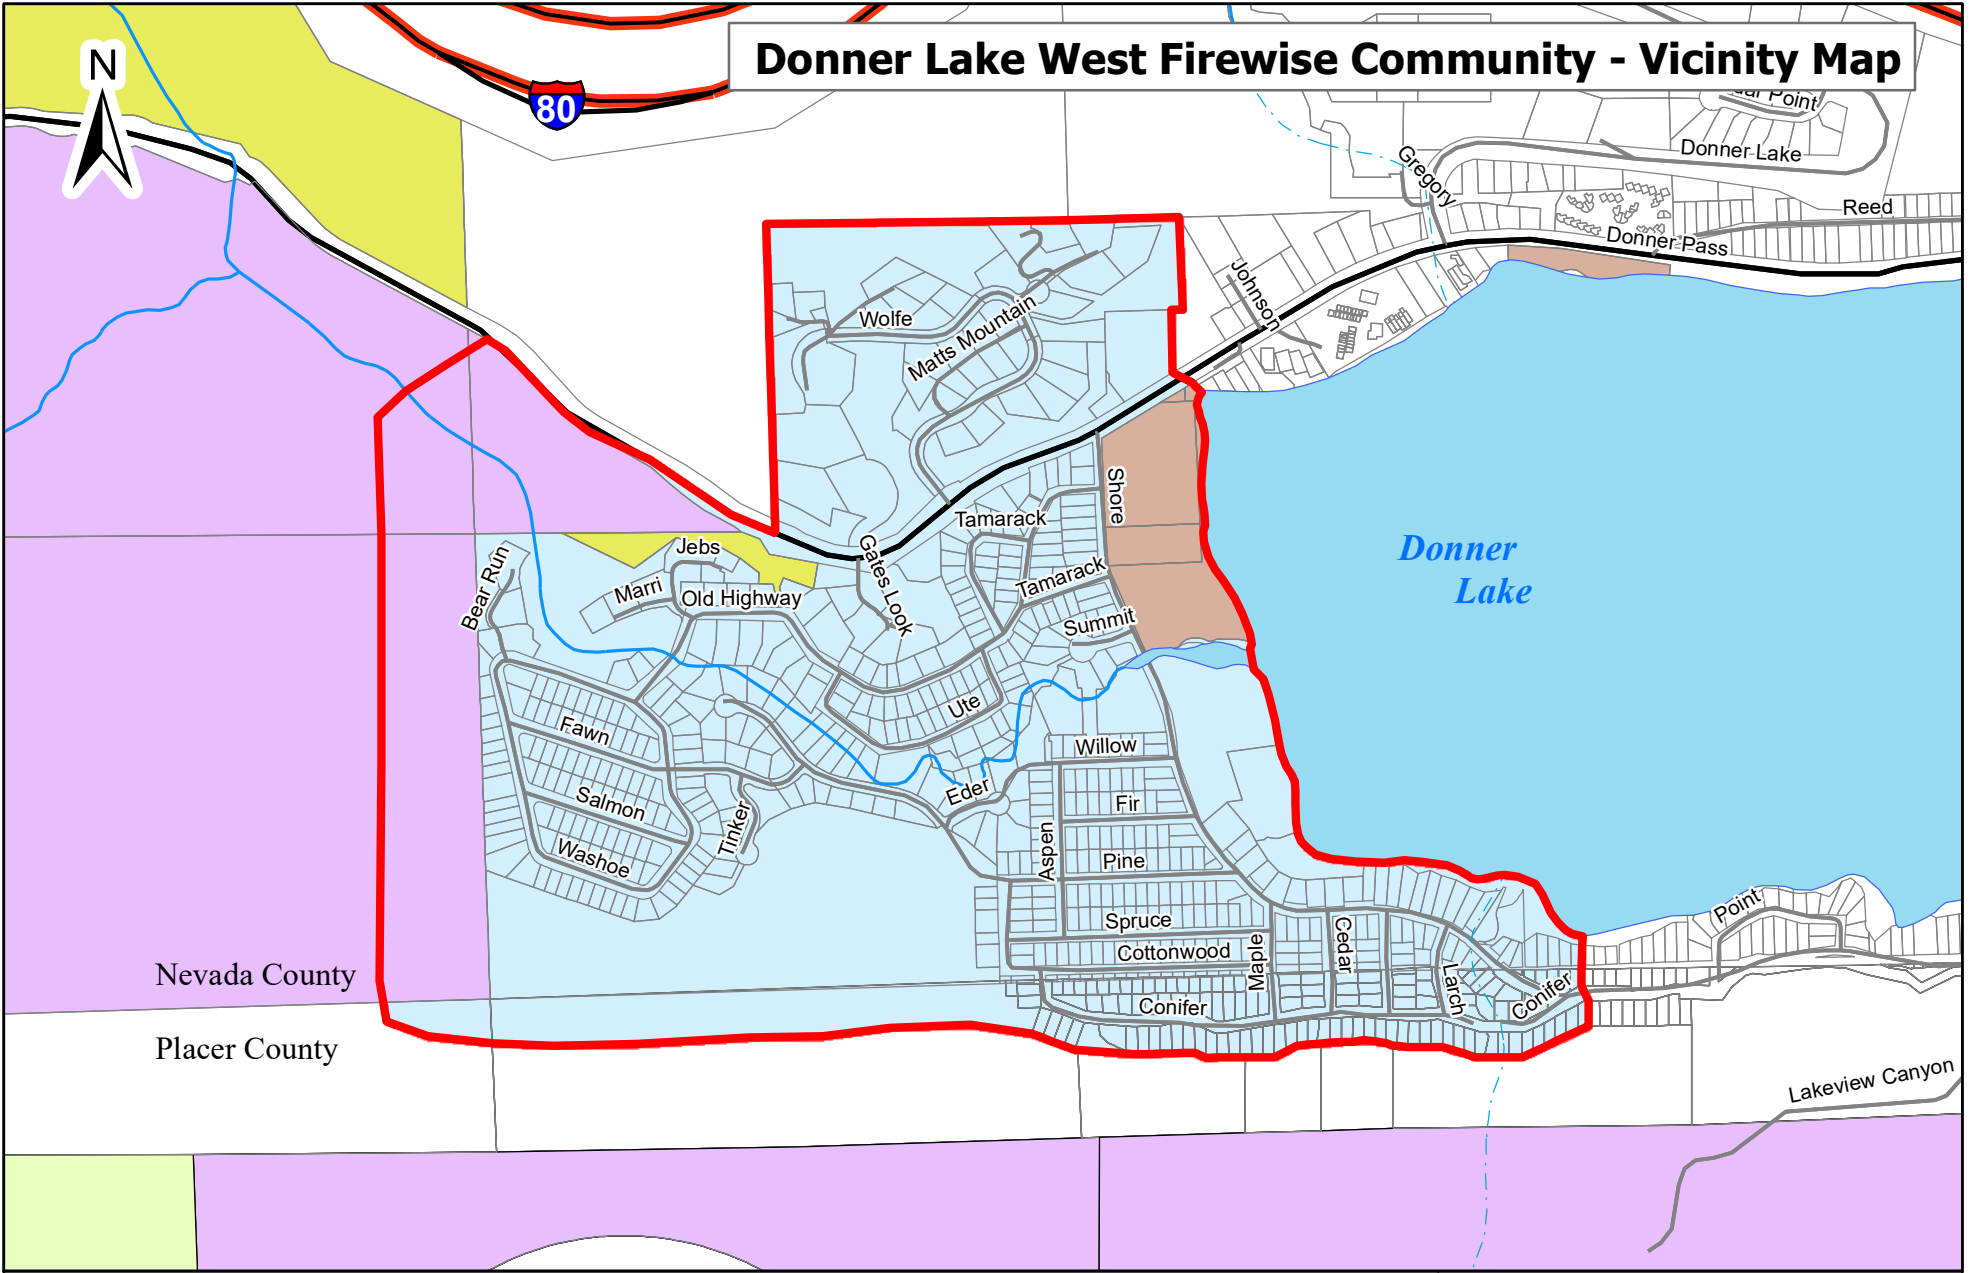

Donner Lake West Firewise Community - Vicinity Map

 Donner Lake-West Firewise Community
 Parcels

 State Lands
 TAHOE NF
 Local Gov't Lands
 Truckee Donner Land Trust

 Stream - Perennial
 Stream - Intermittent
 Lakes & Ponds
 Highways
 Major Roads
 Local Roads

 **Fire Safe Council of Nevada County**
 Scale: 1:10,000
 Miles

 0 0.1 0.2 0.3
 11/8/2019 - AD