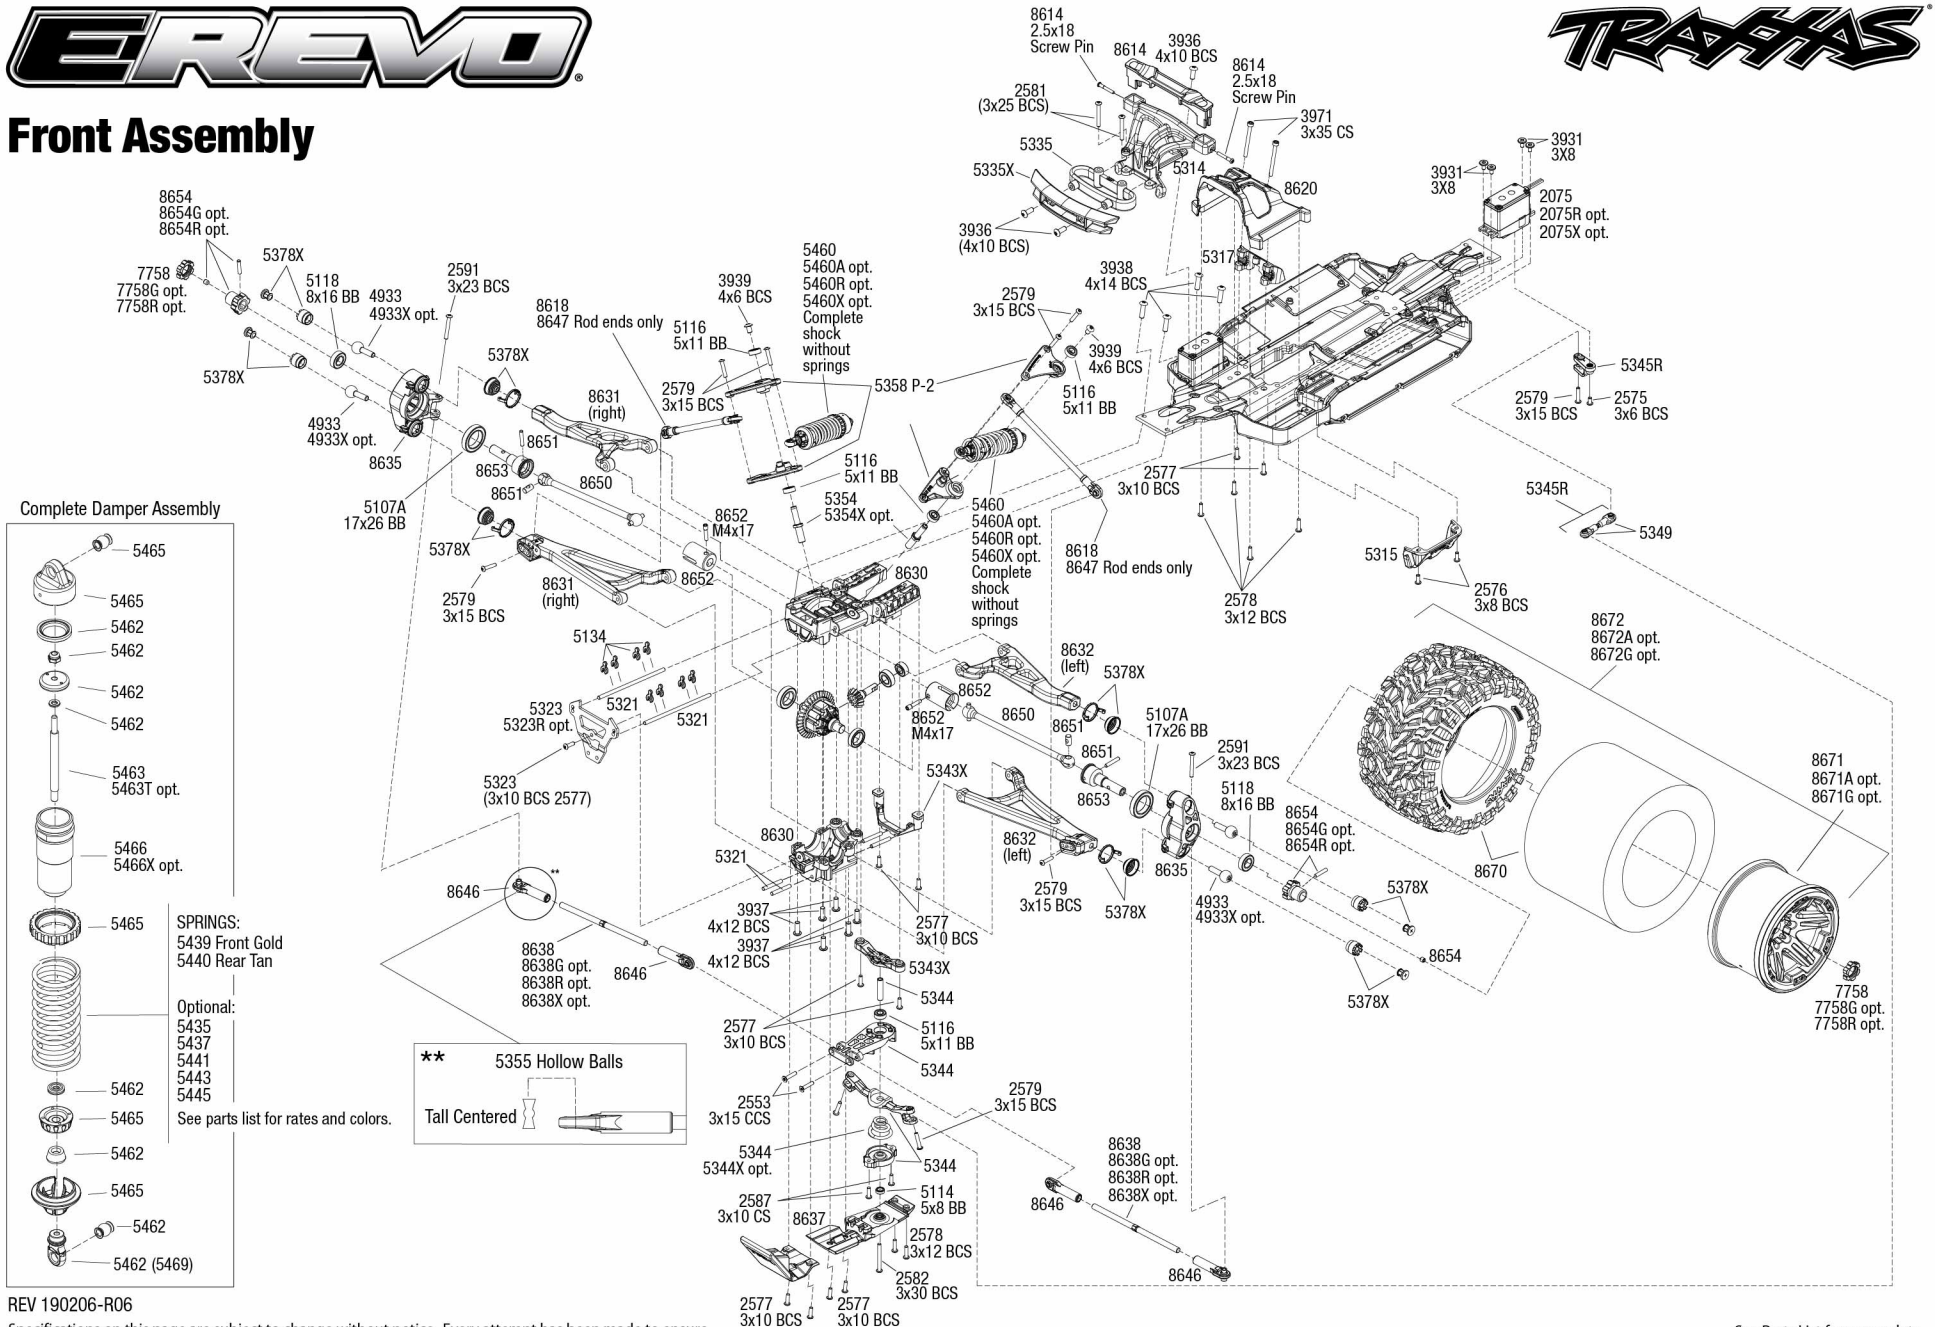

Chassis Assembly

Wing Assembly

Driveshaft Assembly

Center Front Driveshaft Assembly

Center Rear Driveshaft Assembly

Front Assembly

REV 190206-R06

Specifications on this page are subject to change without notice. Every attempt has been made to ensure the accuracy of this drawing; however, Traxxas cannot be held responsible for typographical or other errors.

See Parts List for a complete listing of optional accessories.