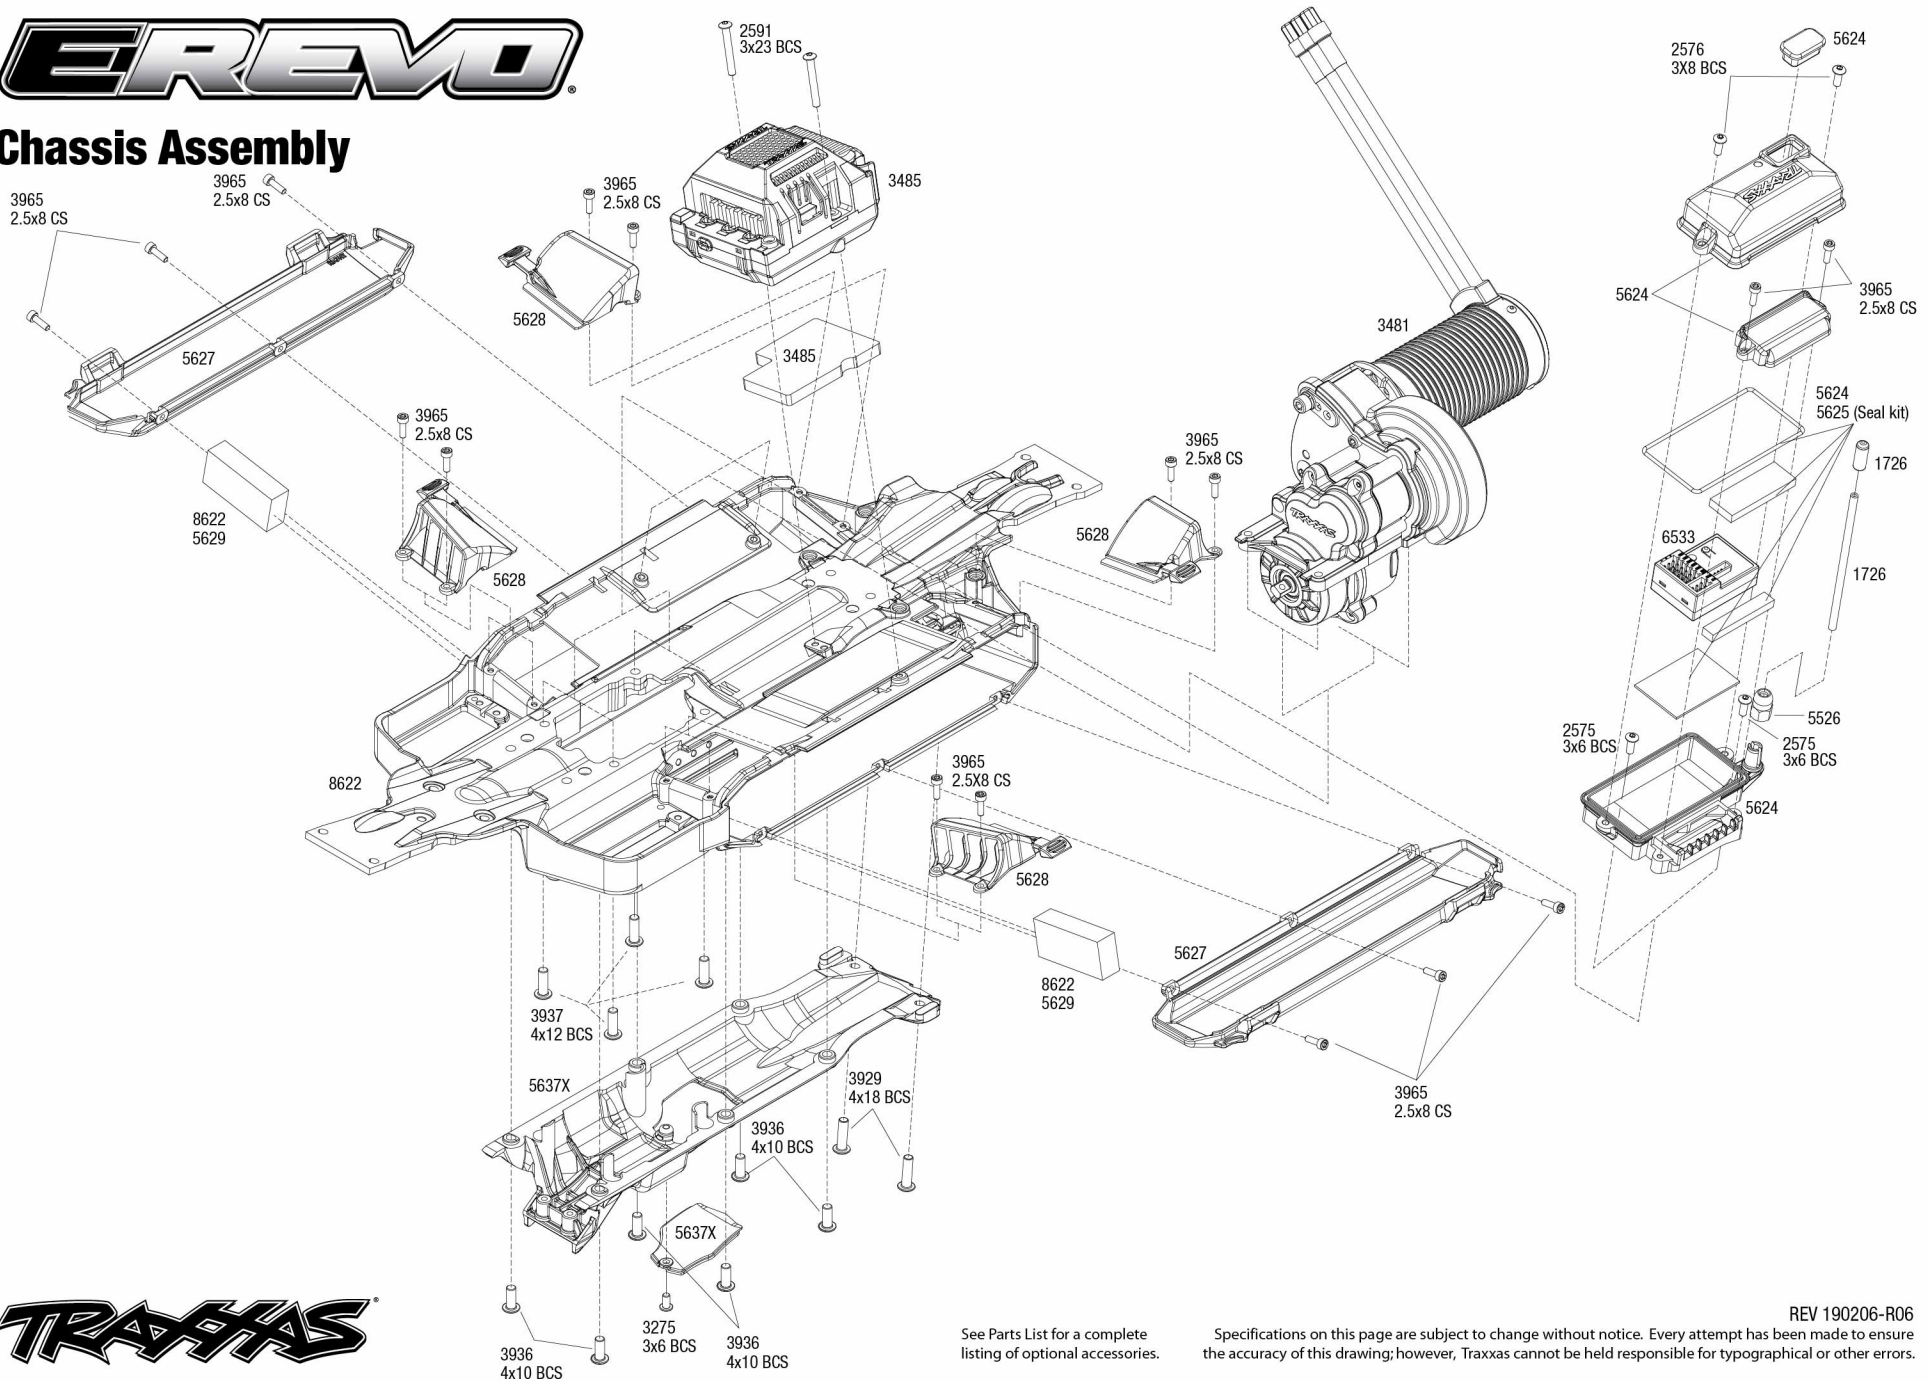

Chassis Assembly

Wing Assembly

Driveshaft Assembly

Center Front Driveshaft Assembly

Center Rear Driveshaft Assembly

Front Assembly

REV 190206-R06

Specifications on this page are subject to change without notice. Every attempt has been made to ensure the accuracy of this drawing; however, Traxxas cannot be held responsible for typographical or other errors.

See Parts List for a complete listing of optional accessories.