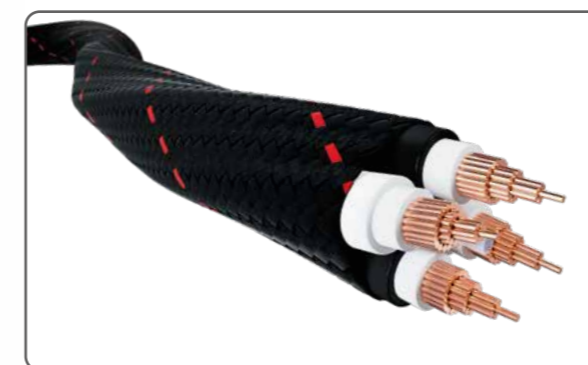

SPEAKER CABLE

HIGH END DELUXE

★★★★★

made in  **GERMANY**

The HIGH END DELUXE speaker cable, consisting of a 4-fold multicore structure with concentrically arranged copper strands, impresses with its excellent electrical parameters and its attractive design. The arrangement of the wires and the stranded conductors, the high copper content, as well as the PE material in combination with the textile meshwork, ensure a natural and homogeneous reproduction of all frequency ranges.

- 4 x 2,97 mm² cross section
- Concentrically stranded copper wires
- Double symmetrical structure
- Double PE insulation around each conductor
- Dense textile meshwork as outer jacket
- 8,5 mm in diameter
- Low inductance and capacitance
- With BFA beryllium copper bananas or