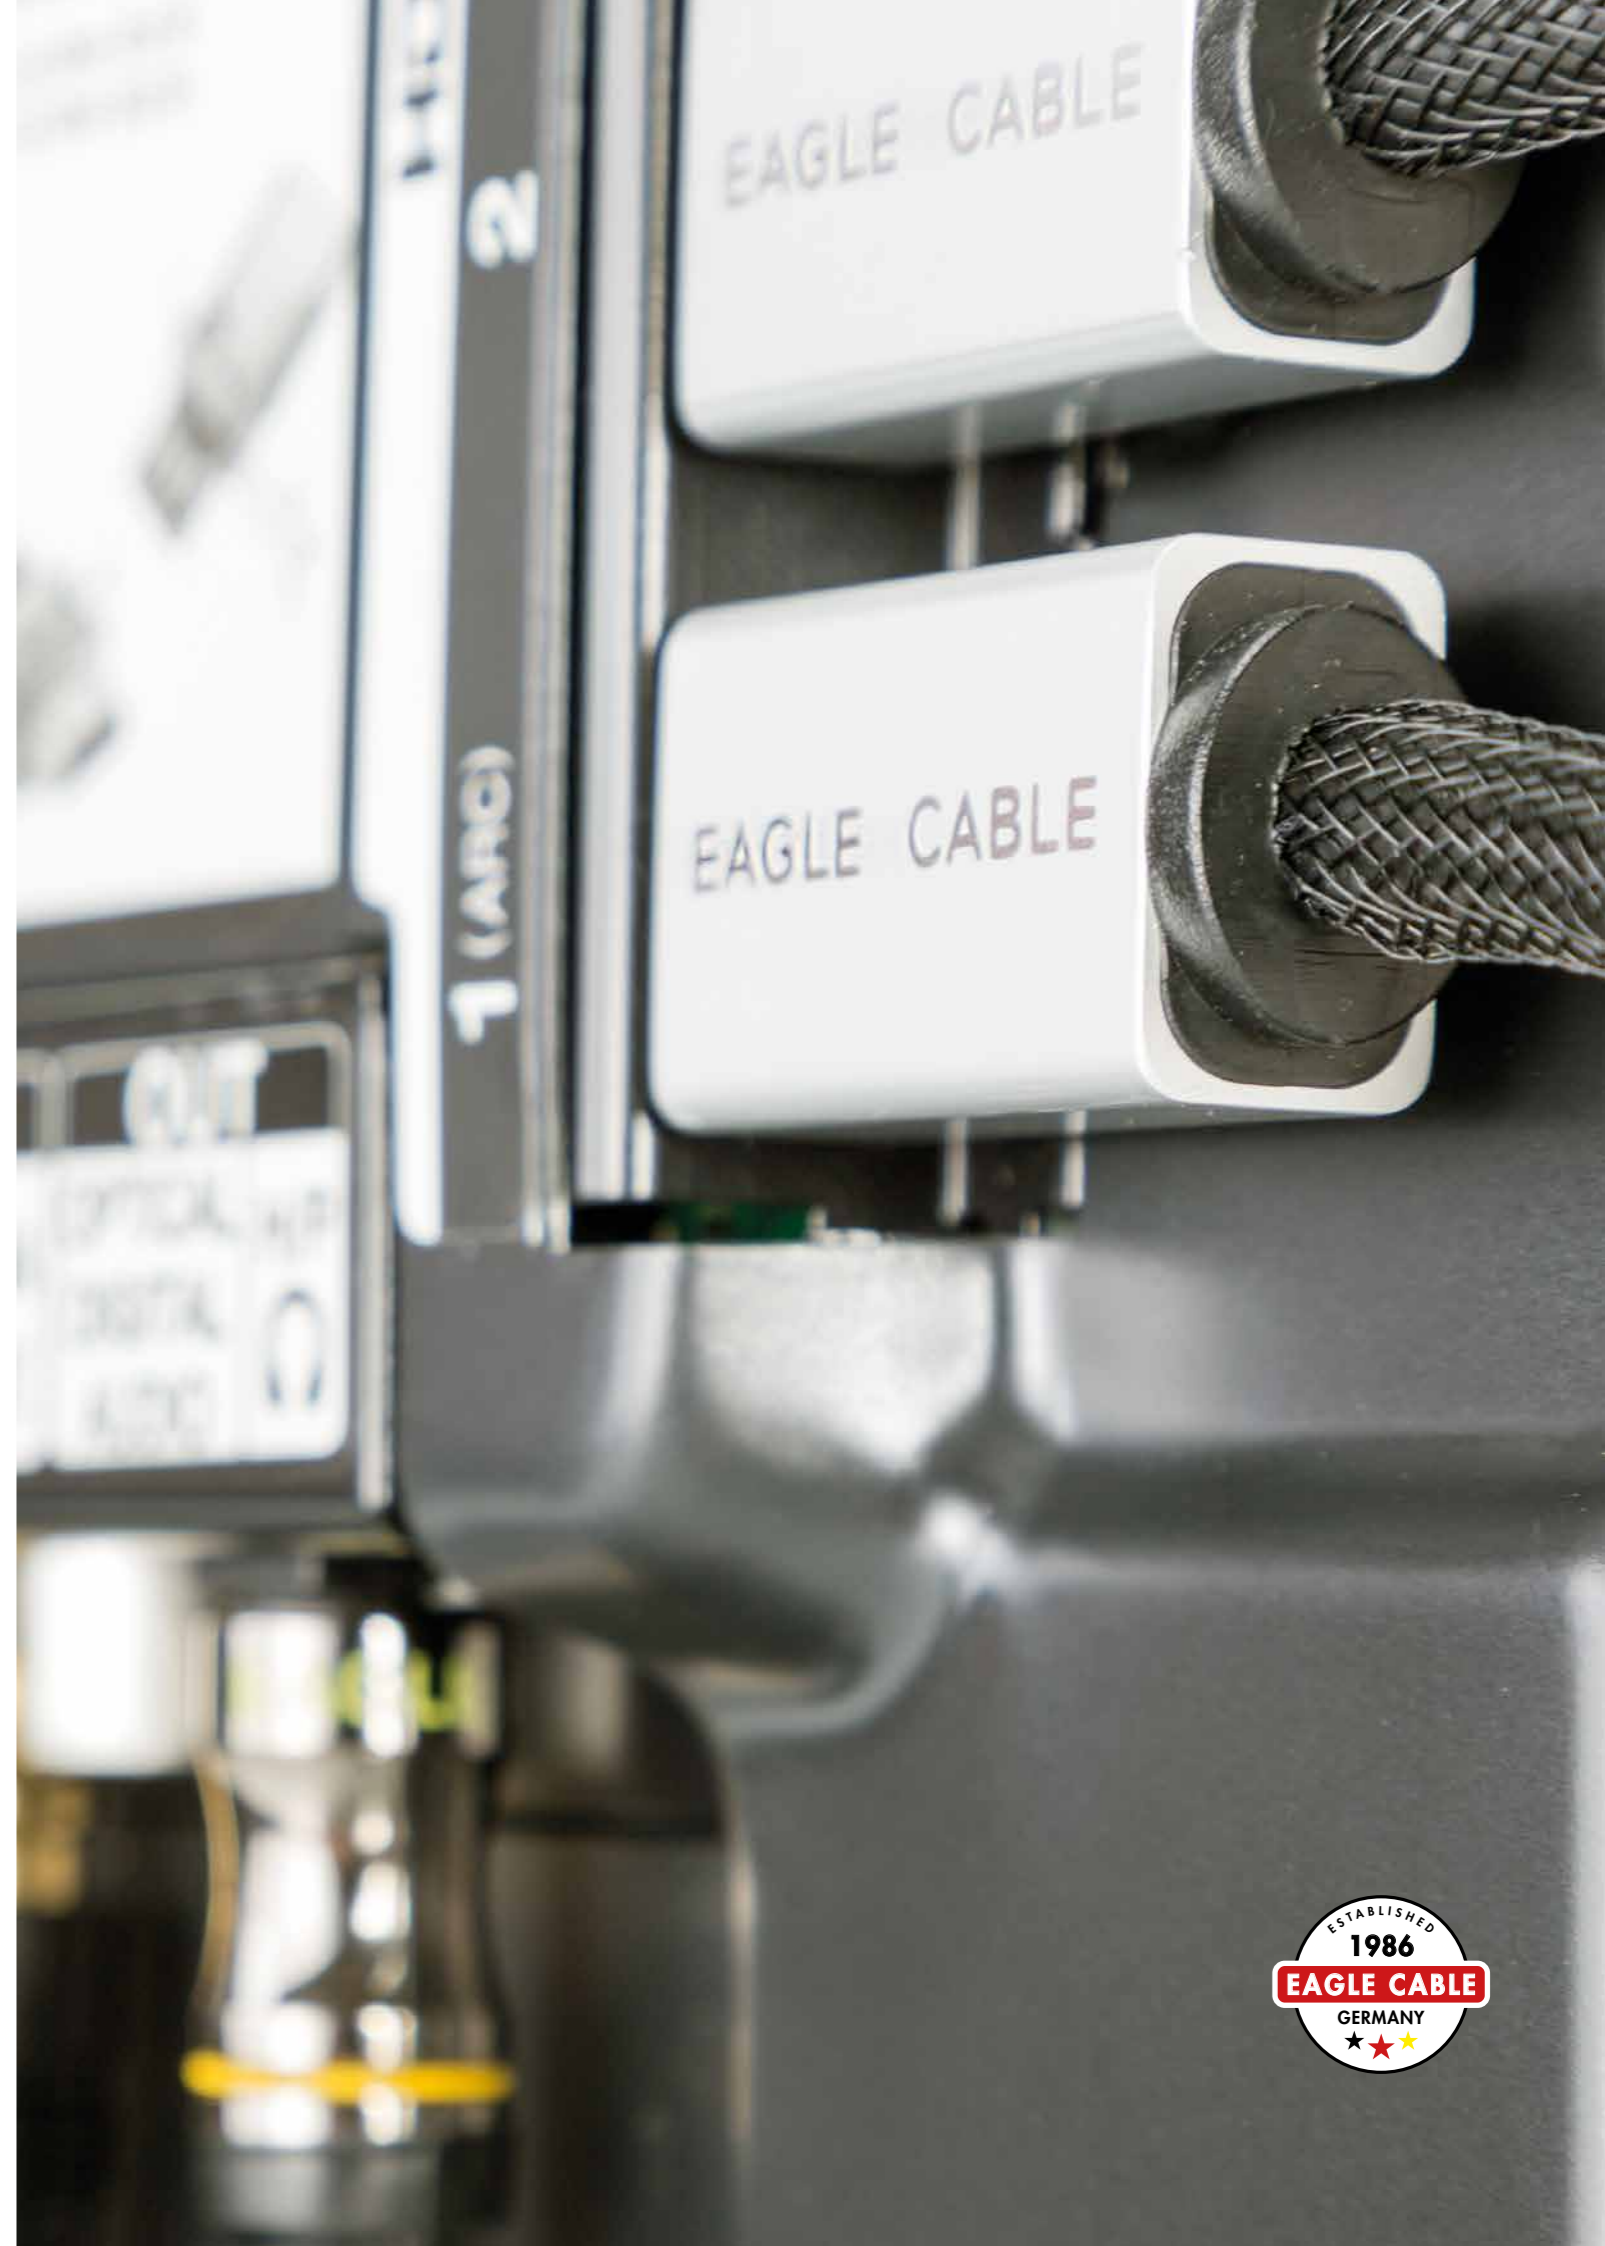

ITEM-NO	EAN	QUALITY LEVEL	CONNECTION	UNIT	LENGTH
10012007	4010409044709	Deluxe	HDMI (A) - HDMI (A)	1 Stk	0,75m
10012015	4010409044716	Deluxe	HDMI (A) - HDMI (A)	1 Stk	1,5m
10012030	4010409044723	Deluxe	HDMI (A) - HDMI (A)	1 Stk	3,0m
10012050	4010409044730	Deluxe	HDMI (A) - HDMI (A)	1 Stk	5,0m
10012075	4010409044747	Deluxe	HDMI (A) - HDMI (A)	1 Stk	7,5m
10012100	4010409044754	Deluxe	HDMI (A) - HDMI (A)	1 Stk	10,0m
10012150	4010409044761	Deluxe	HDMI (A) - HDMI (A)	1 Stk	15,0m