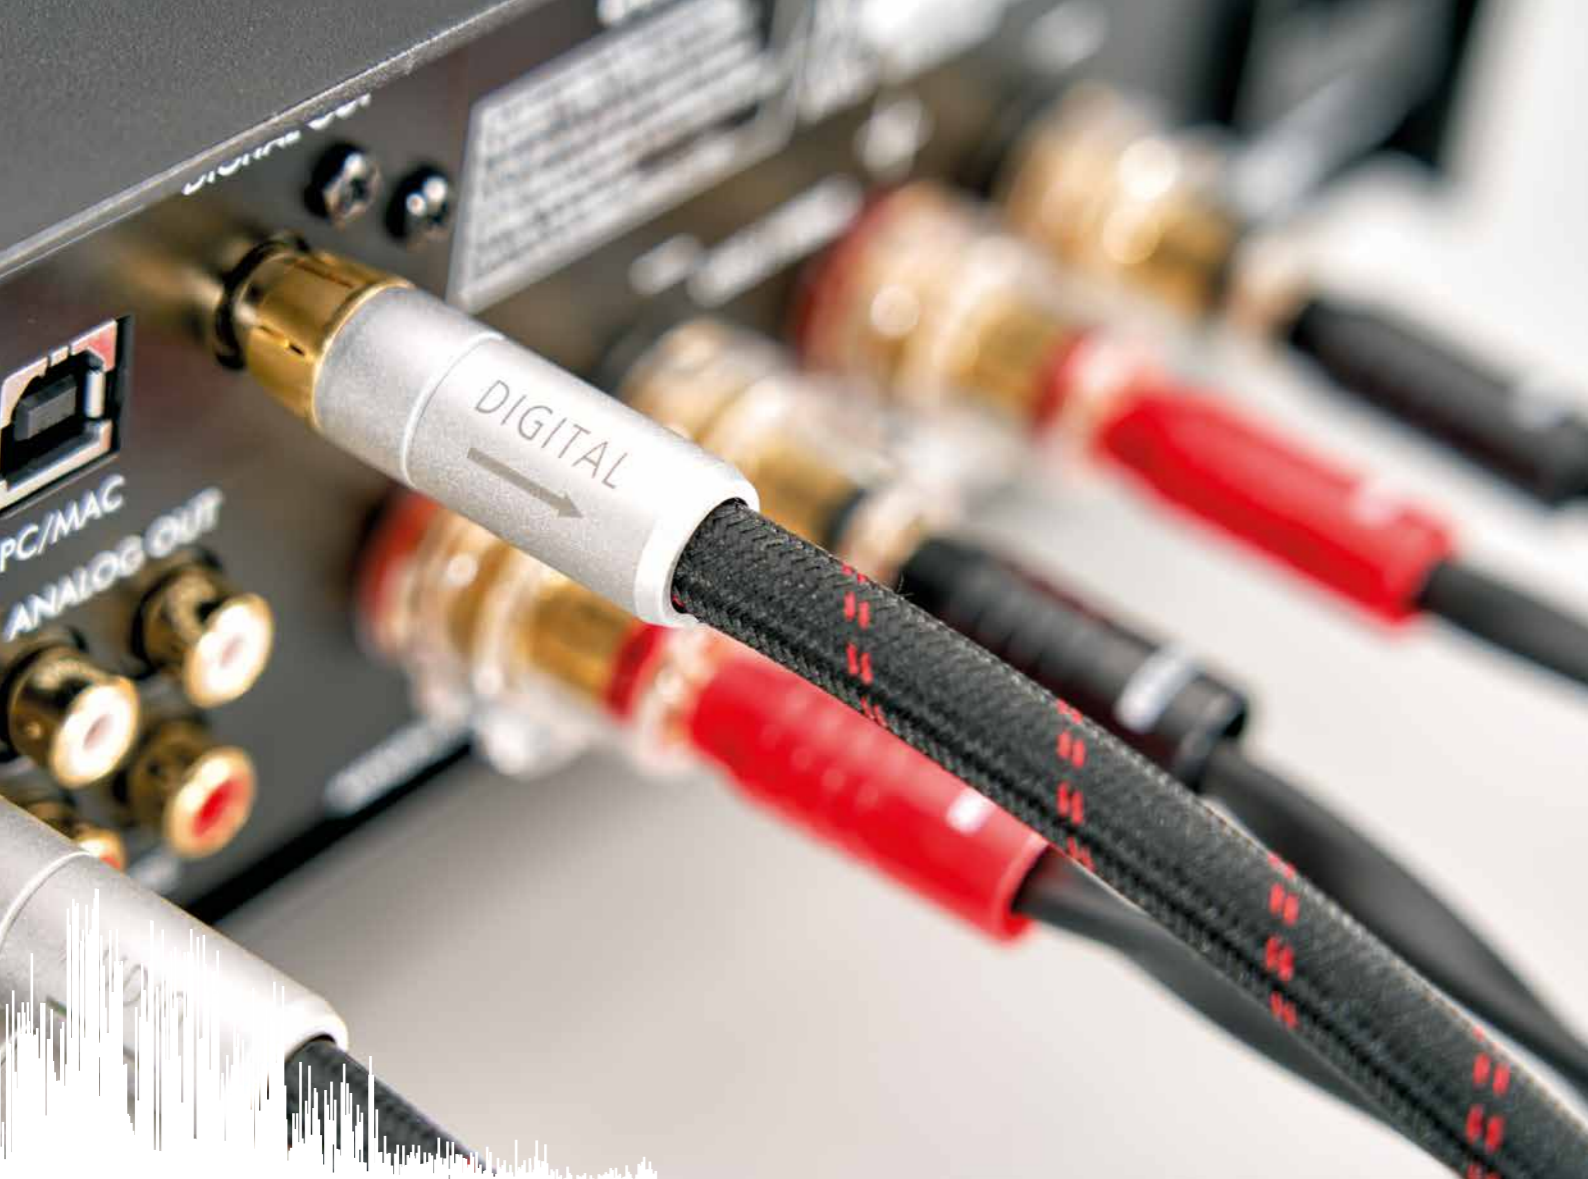

NEW PACKAGING

The packaging should captivate with a refined look and feel, and a sophisticated design. It accentuates the distinctiveness of the high-quality Eagle Cable accessory products. Its visual design is complemented by the use of the best paper currently available on the market. The inlay is also made entirely of cardboard and thus also contributes to sustainability.