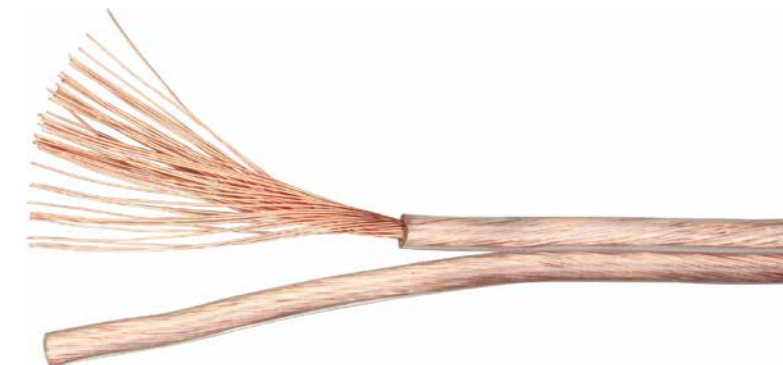

ITEM-NO	EAN	QUALITY LEVEL	CROSS SECTION	FARBE	LENGTH
20031075	4010409001115	High Standard	0,75mm²	Transparent	400 m
20063150	4010409001139	High Standard	1,5mm²	Transparent	200 m
20063156	4010409001146	High Standard	1,5mm²	Weiß	200 m
20063250	4010409001160	High Standard	2,5mm²	Transparent	150 m
20063400	4010409001856	High Standard	4,0mm²	Transparent	100 m

SILVER SPEAKER CABLE

HIGH STANDARD
★★★★★

made in
GERMANY

- All HIGH STANDARD speaker cables are made of 0,25mm silver plated pure copper strands.