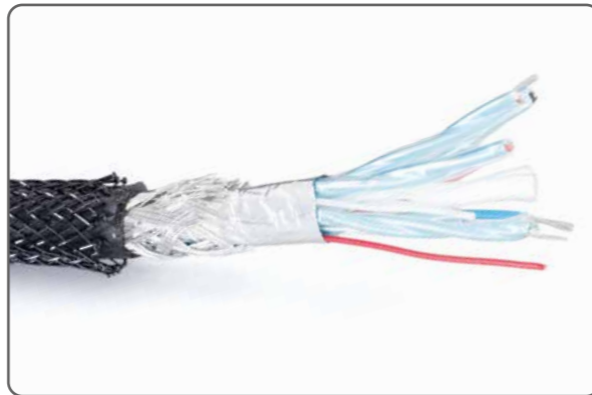

- High Speed HDMI 2.0B
- 4k Ultra HD | 4k@50/60 Hz
- 18 Gbps
- 3 fold shielding
- Solid wire made of high-purity OFC copper
- High Dynamic Range (HDR)
- ARC | HDCP 2.2 | HD Audio
- 7.5 m to 15 m length incl. Redmere Chip integrated in the connector

This High Speed HDMI cable with Ethernet from the Eagle Cable DELUXE series is compatible with all HD audio formats and has a resolution up to 2160p 4k. The solid data cables are triple-shielded. 24k gold-plated contacts ensure low contact resistance and optimum data transmission. It is suitable, for example, for connecting a Blu-ray player or a game console to a smart TV or projector.