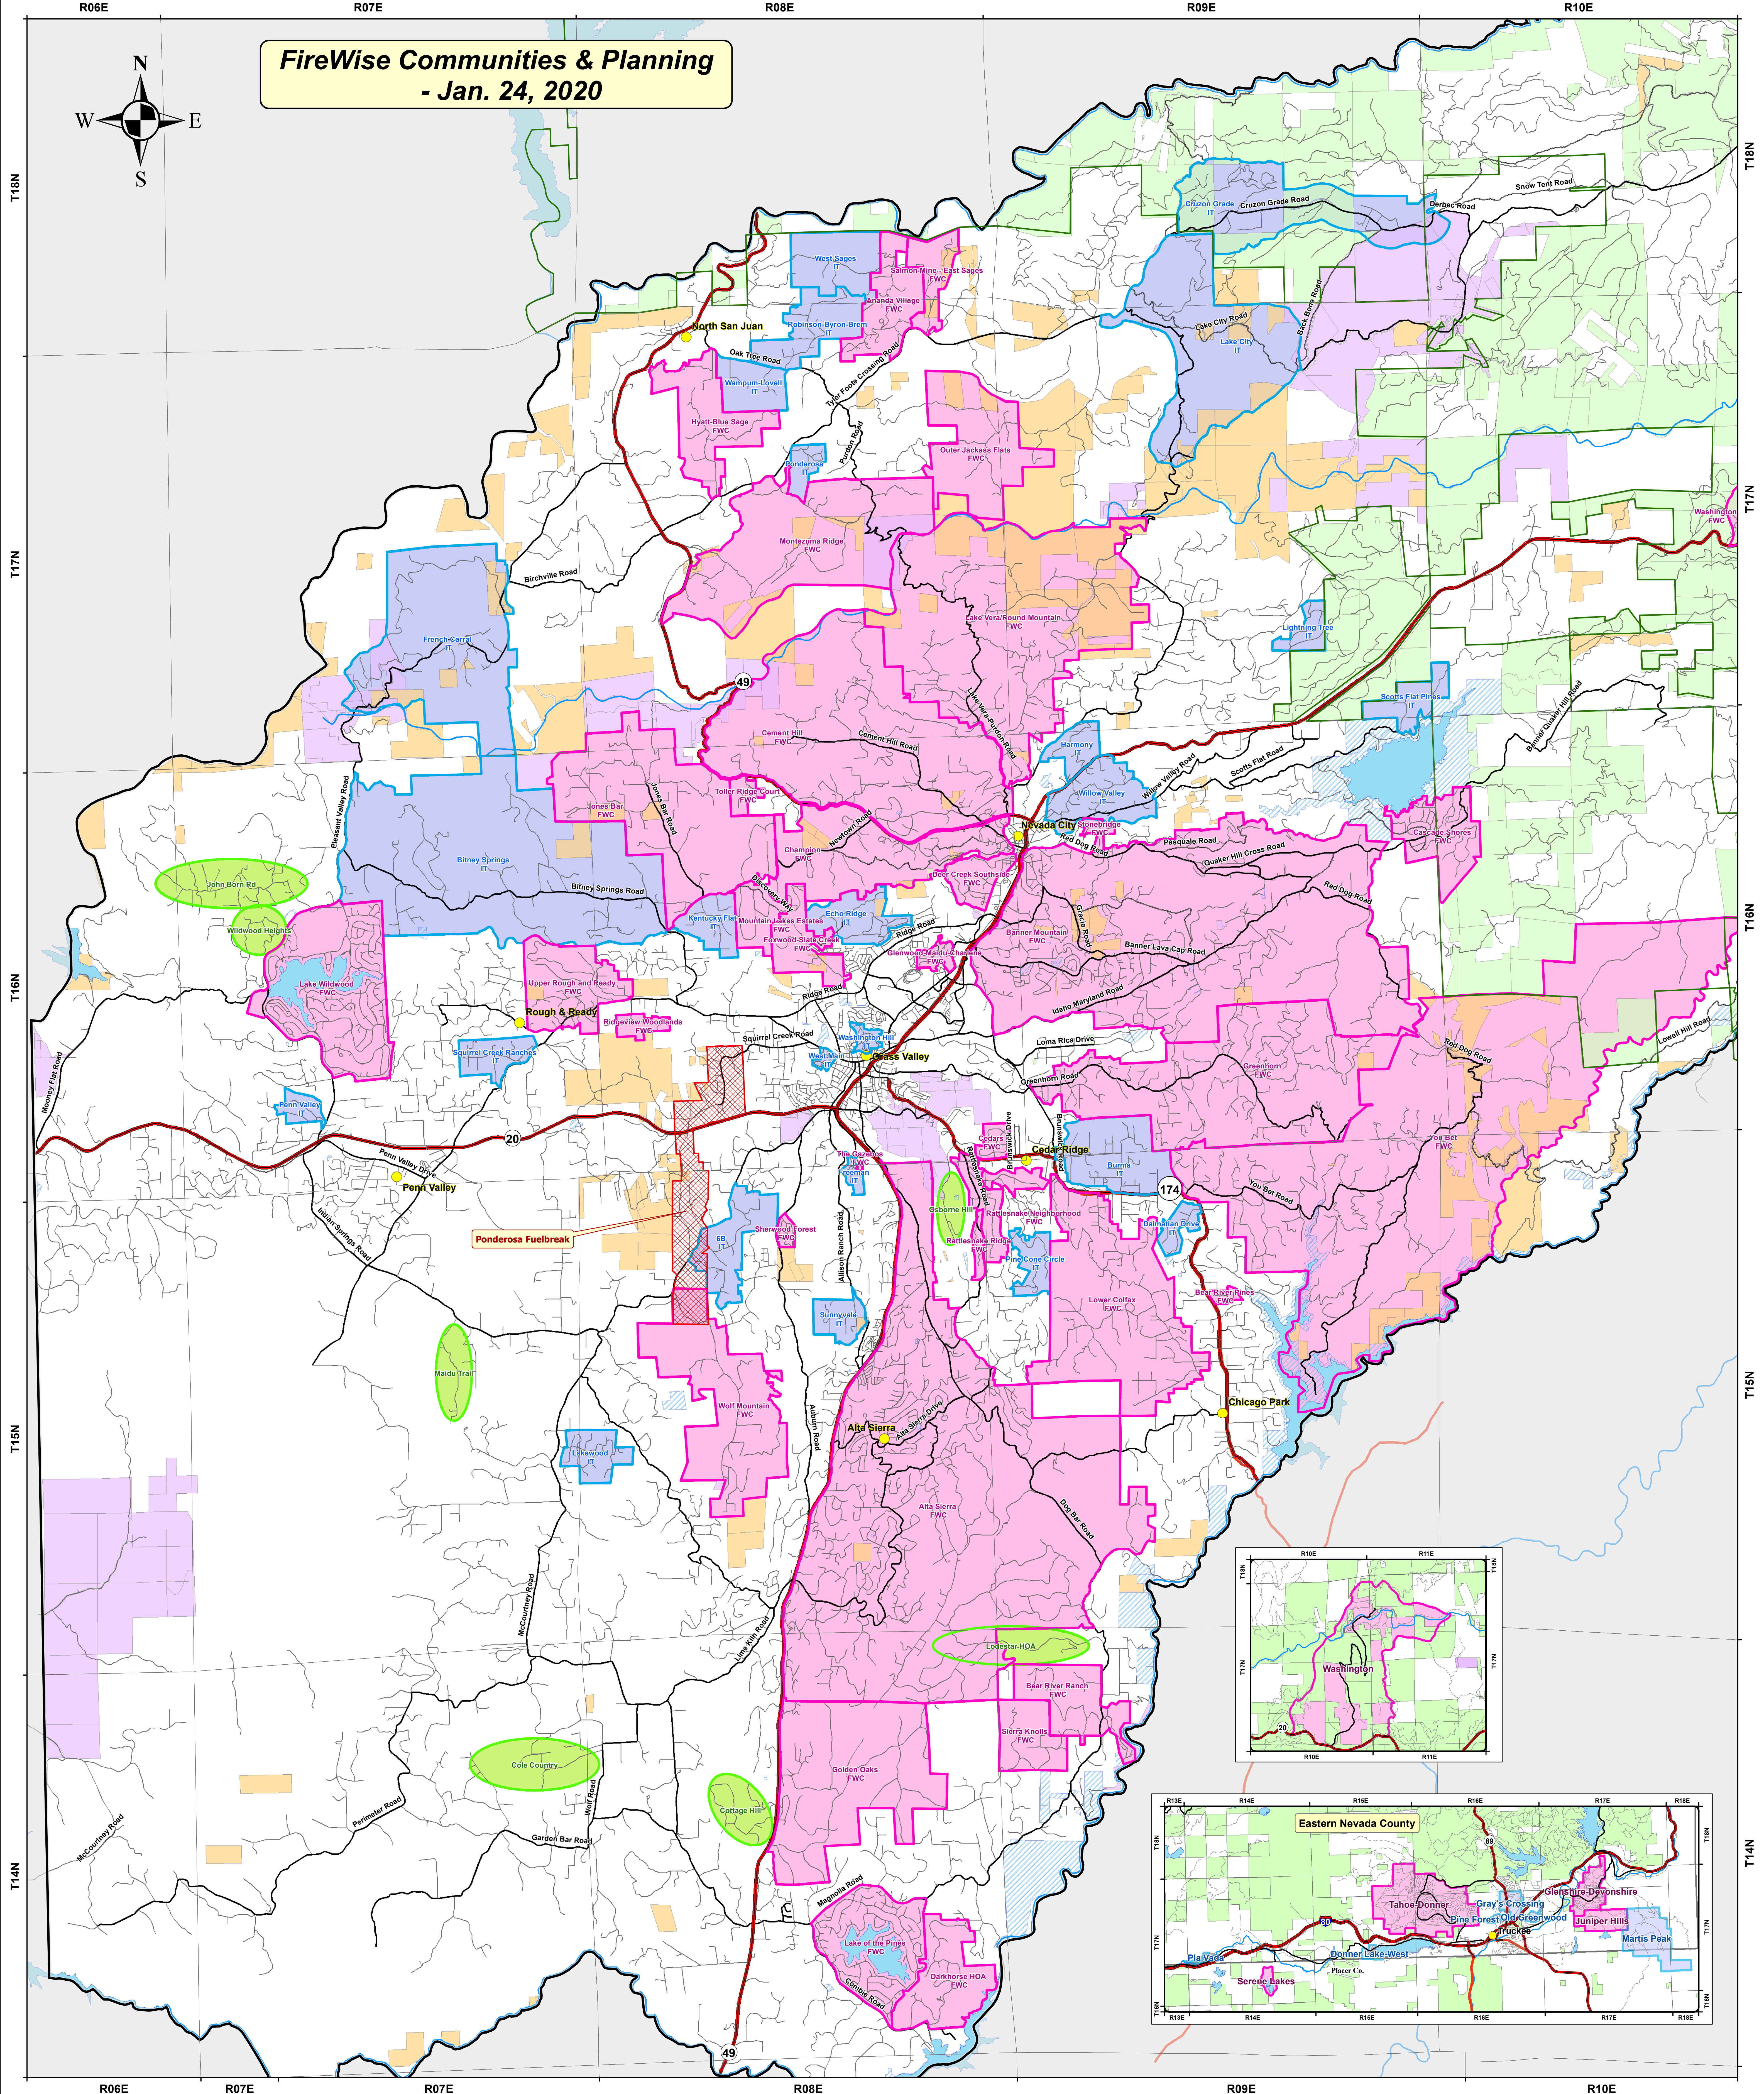

FireWise Communities & Planning - Jan. 24, 2020

FireWise Communities	Towns and Communities	Highways	National Forest
FireWise In Training Communities	Lakes	Major Roads	BLM
Proposed FireWise - Approximate Locations	Major Rivers	Local Roads	State of Calif.
			NID

FIREWISE
COMMUNITIES

**Fire Safe Council
of Nevada County**

Scale: 1:48,000

**NEVADA COUNTY
Fire Safe
COUNCIL**

Jan. 24, 2020 - A.D.