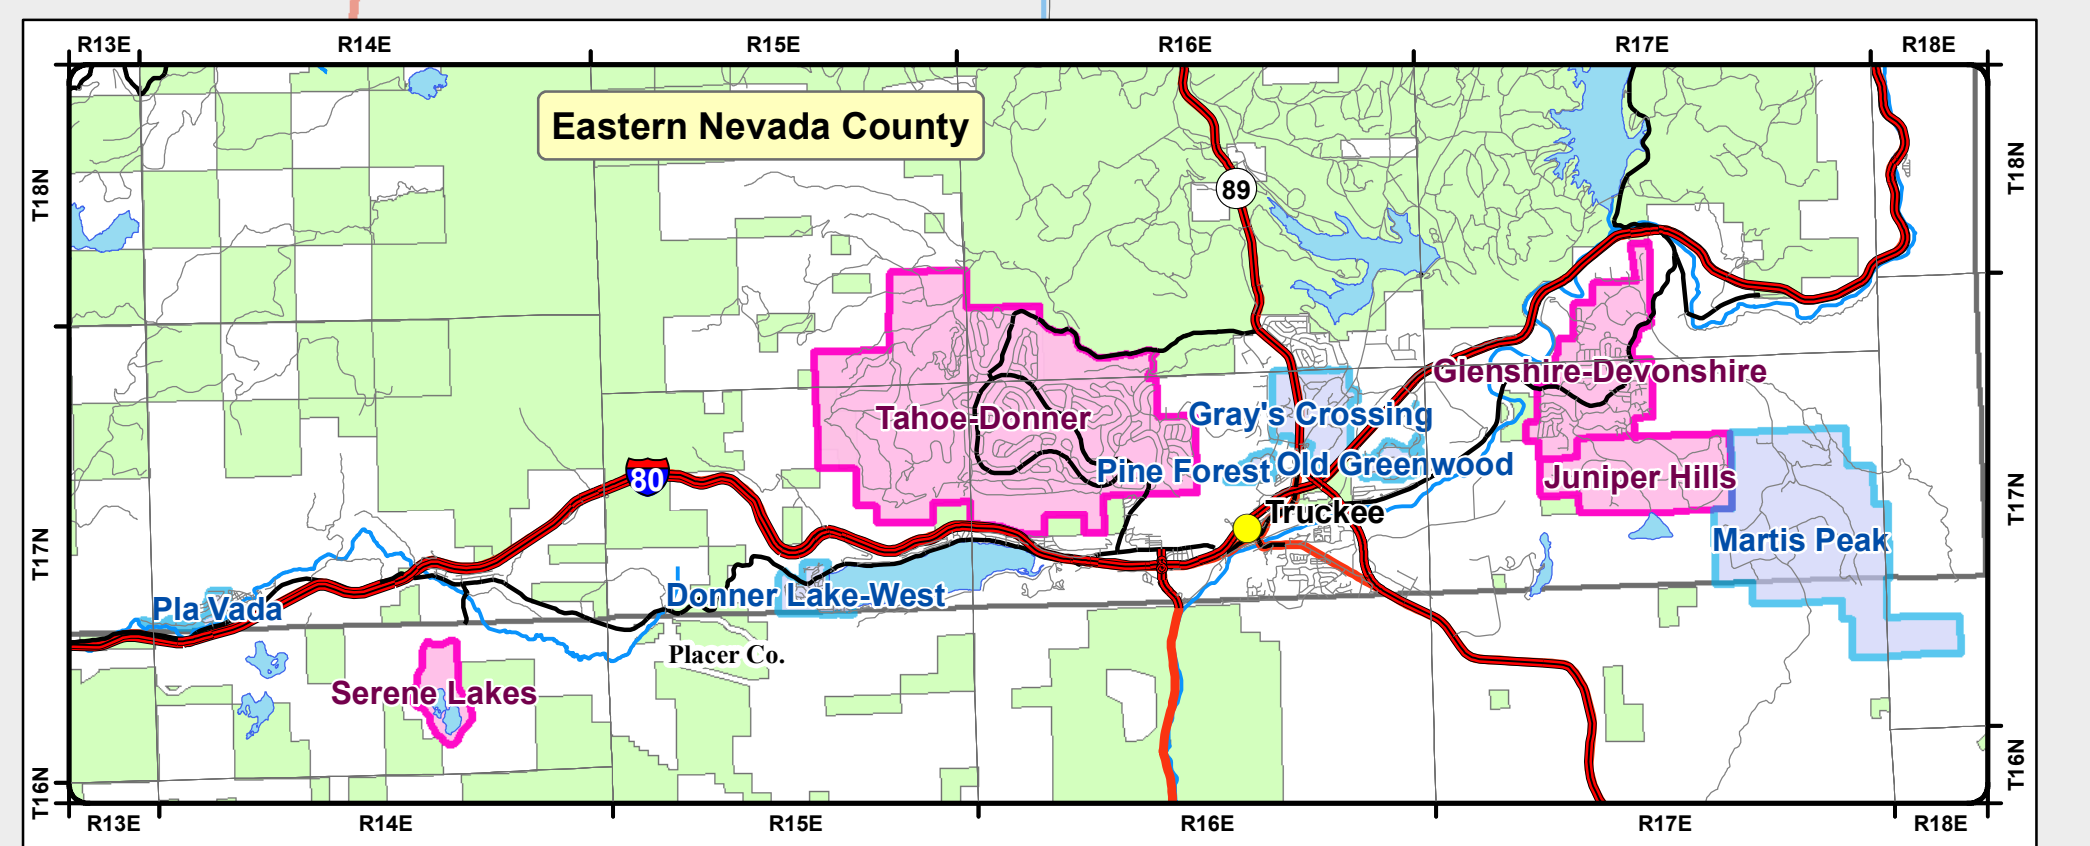

FireWise Communities & Planning - Jan. 24, 2020

FireWise Communities	Towns and Communities	Highways	National Forest
FireWise In Training Communities	Lakes	Major Roads	BLM
Proposed FireWise - Approximate Locations	Major Rivers	Local Roads	State of Calif.
			NID

FIREWISE
COMMUNITIES

**Fire Safe Council
of Nevada County**

Scale: 1:48,000

**NEVADA COUNTY
Fire Safe
COUNCIL**

Jan. 24, 2020 - A.D.